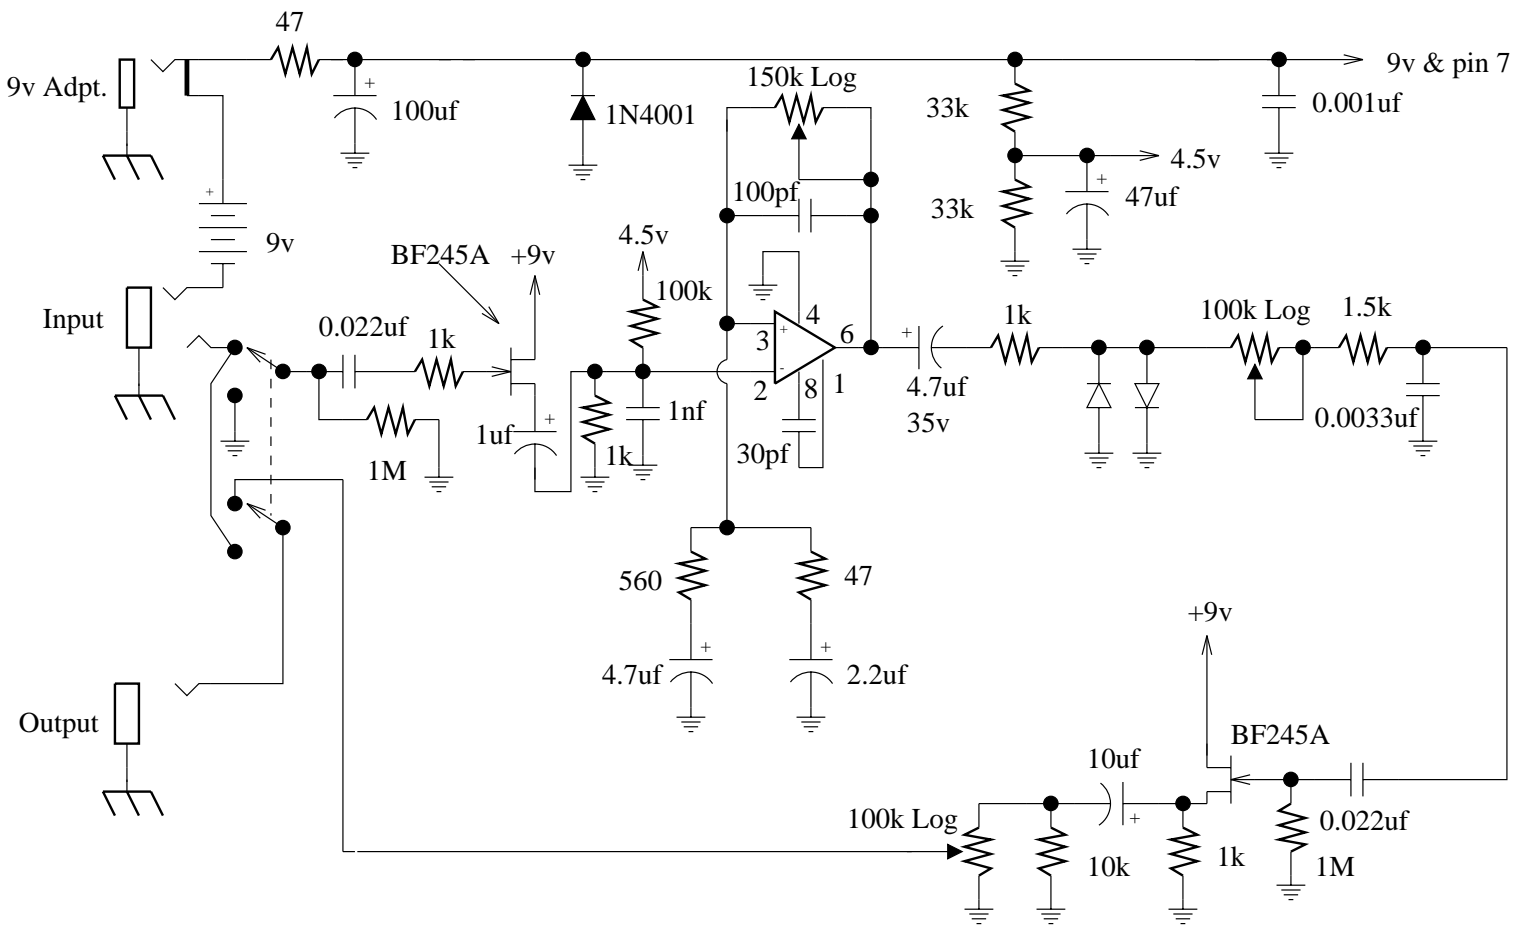

ProCo Rat Distortion

IC = LM308

Diodes = 1N4148