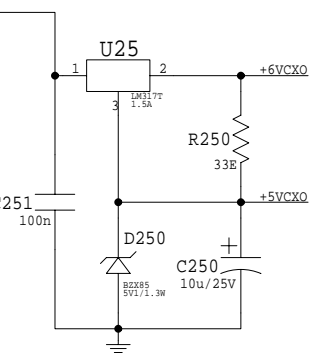

DIGITAL IN
75 Ohm coax

- G1 ⊗ 1
- G2 ⊗ 1
- G3 ⊗ 1
- G4 ⊗ 1

BOORGATEN

Tube Audio DAC
 Digital board V1
 3/3