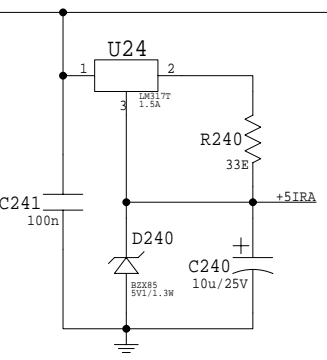

DIGITAL IN
75 Ohm coax

- G1 ⊗ 1
- G2 ⊗ 1
- G3 ⊗ 1
- G4 ⊗ 1

BOORGATEN

Tube Audio DAC
 Digital board V1
 3/3