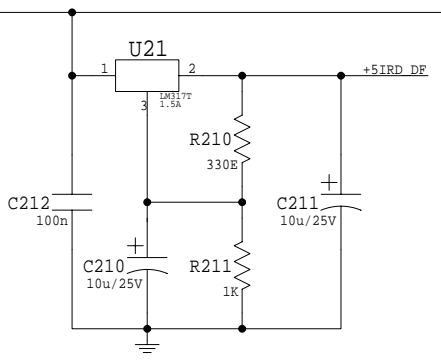

DIGITAL IN
75 Ohm coax

- G1 ⊗ 1
- G2 ⊗ 1
- G3 ⊗ 1
- G4 ⊗ 1

BOORGATEN

Tube Audio DAC
 Digital board V1
 3/3