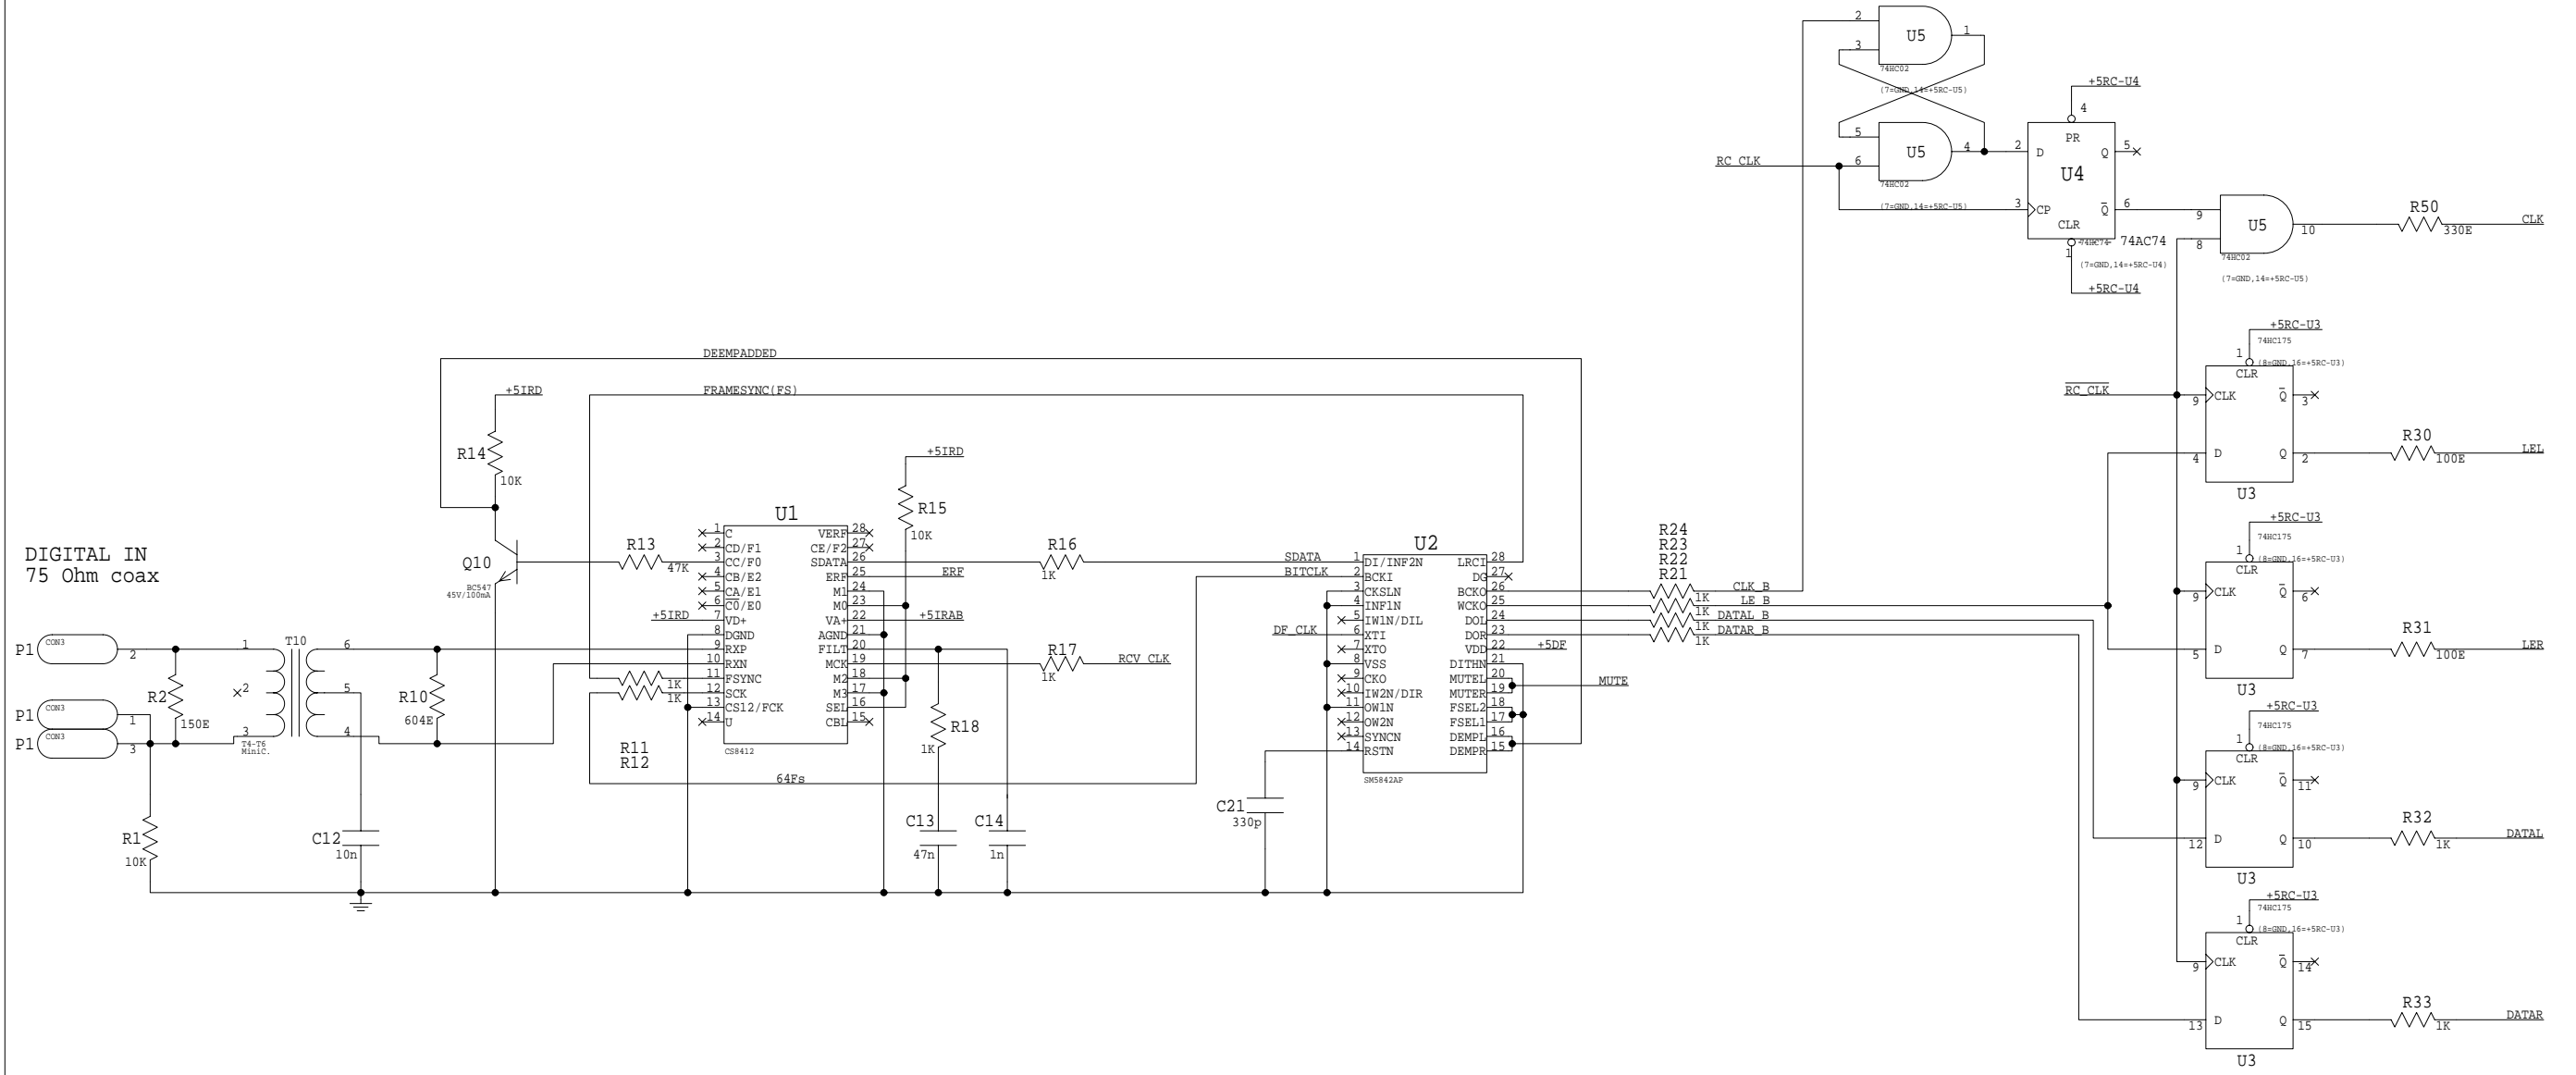

DIGITAL IN
75 Ohm coax

- G1 ⊗ 1
- G2 ⊗ 1
- G3 ⊗ 1
- G4 ⊗ 1

BOORGATEN

Tube Audio DAC
 Digital board V1
 3/3