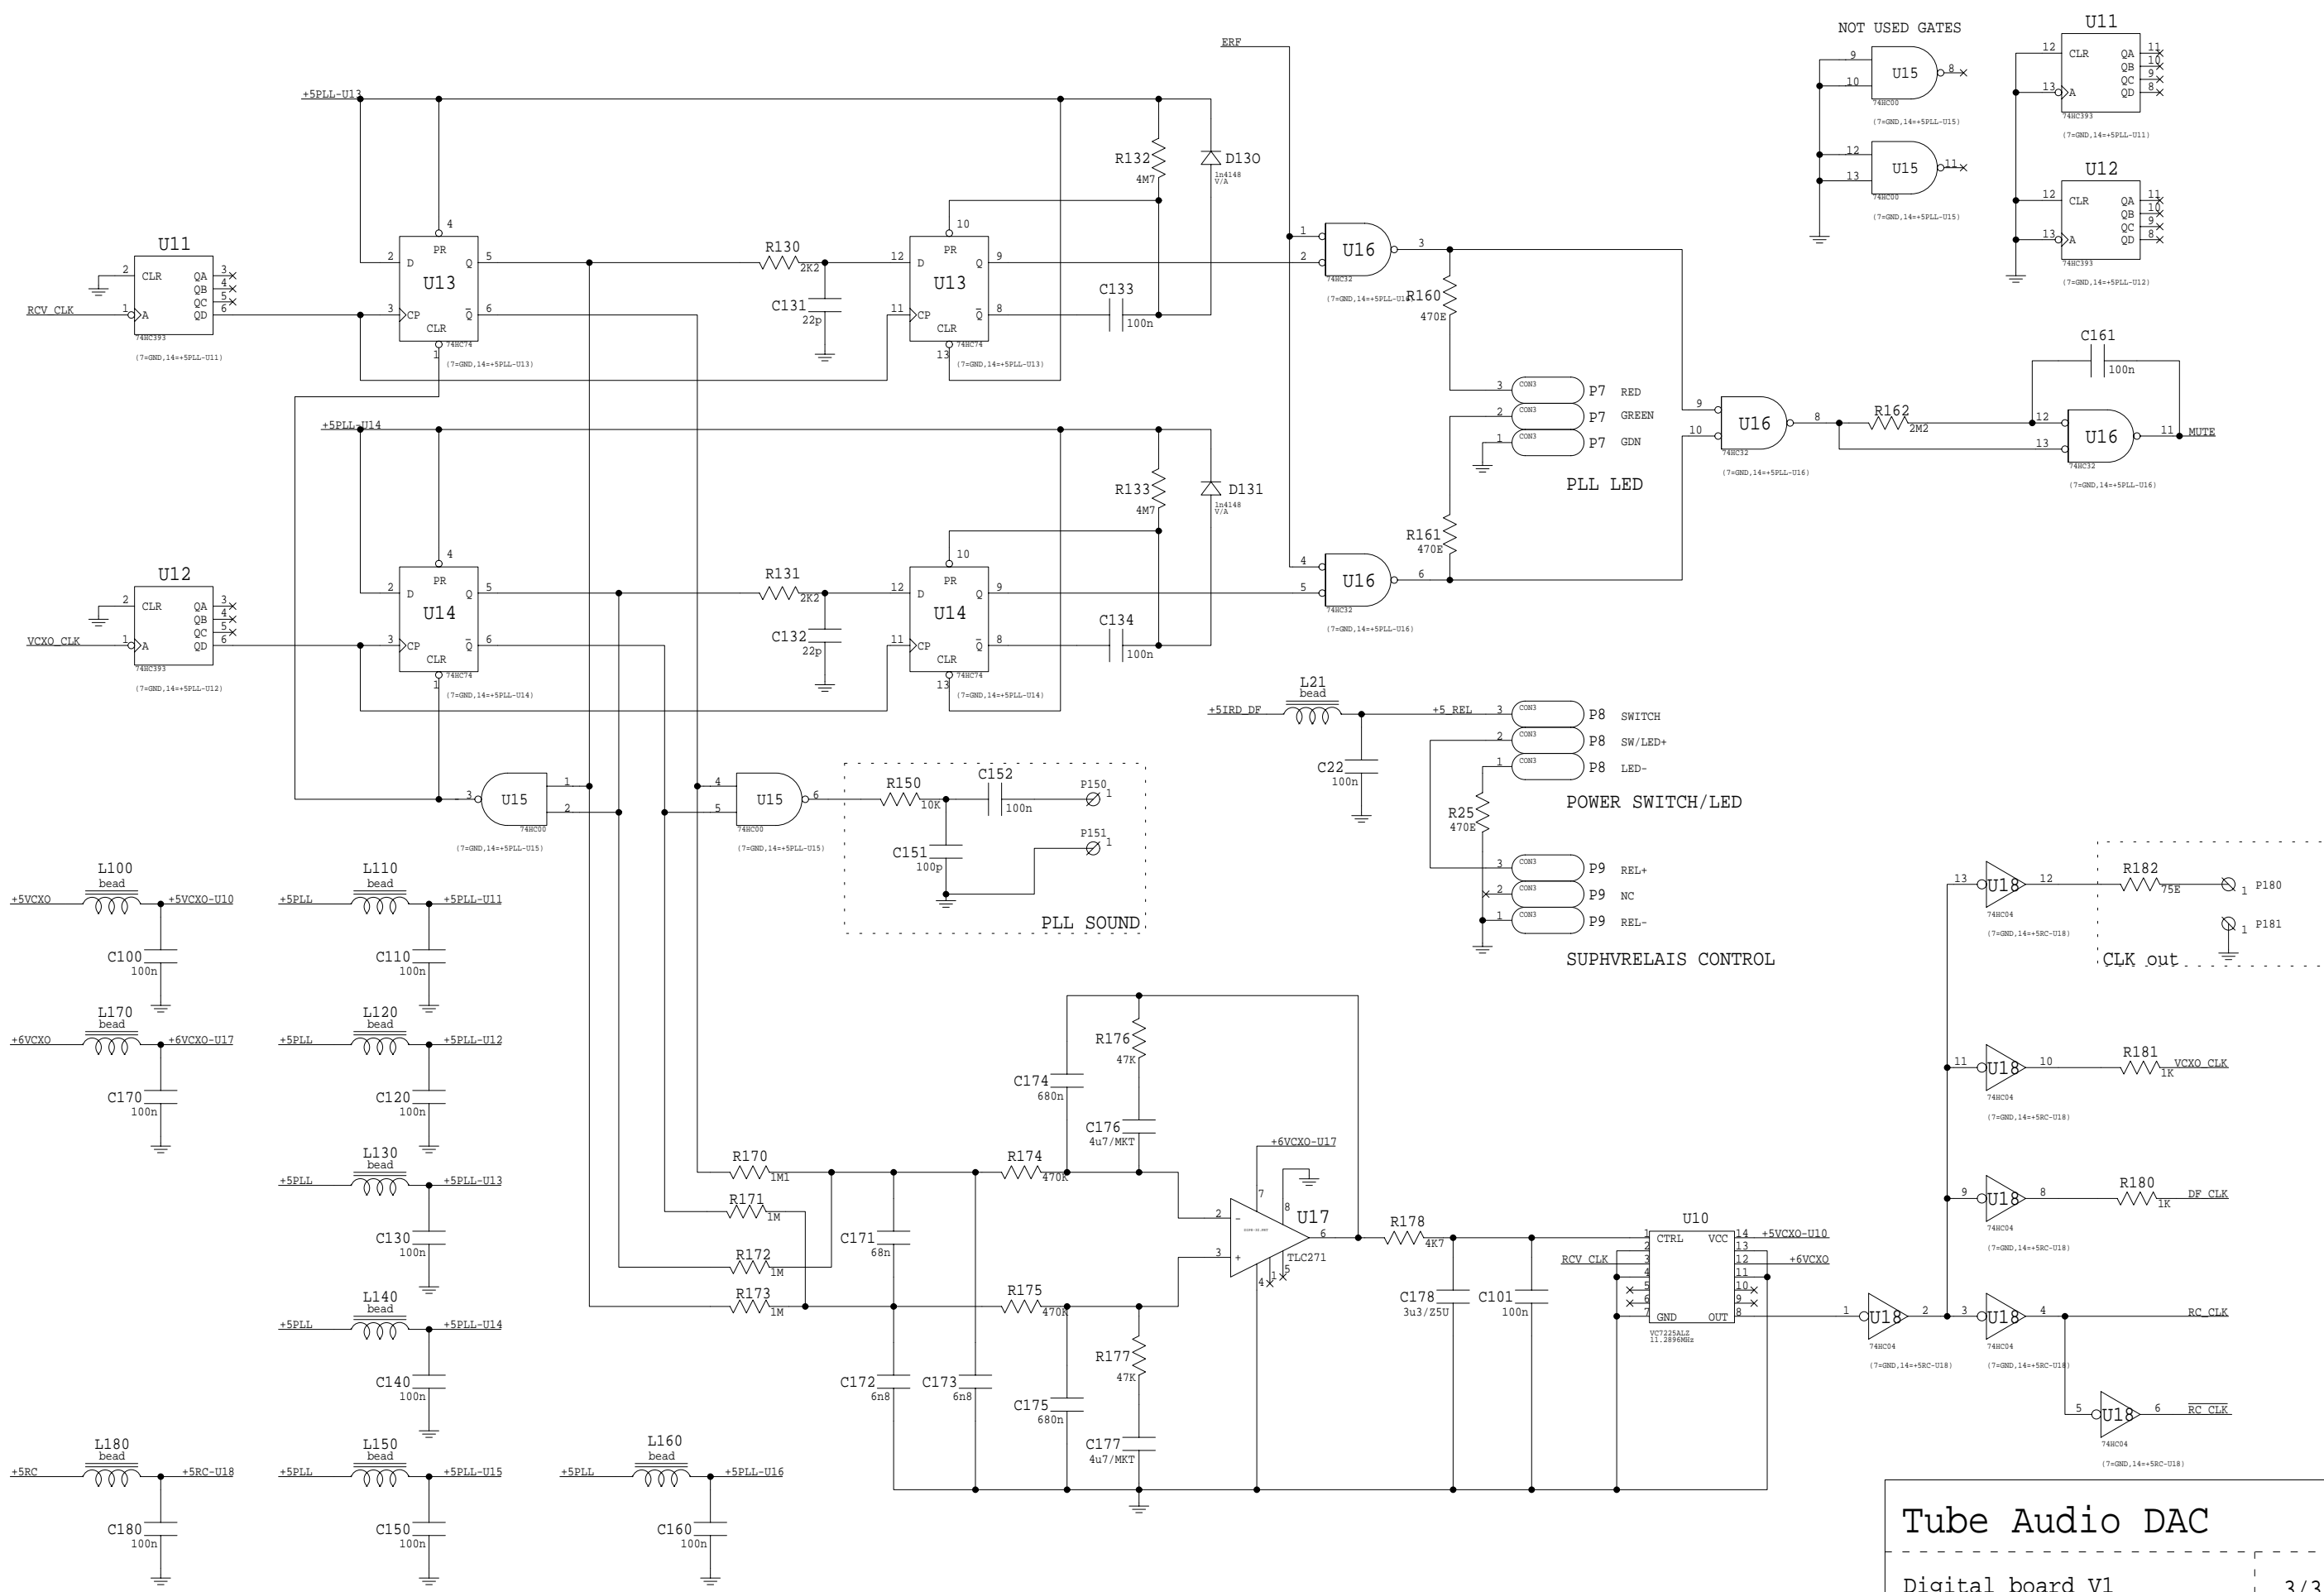

DIGITAL IN
75 Ohm coax

- G1 ⊗ 1
- G2 ⊗ 1
- G3 ⊗ 1
- G4 ⊗ 1

BOORGATEN

Tube Audio DAC
 Digital board V1
 3/3