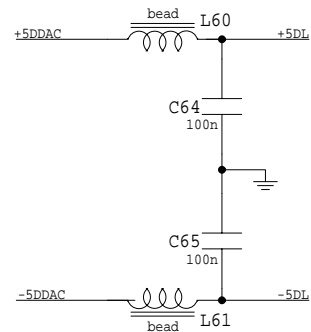

DIGITAL IN
75 Ohm coax

- G1 ⊗ 1
- G2 ⊗ 1
- G3 ⊗ 1
- G4 ⊗ 1

BOORGATEN

Tube Audio DAC
 Digital board V1
 3/3