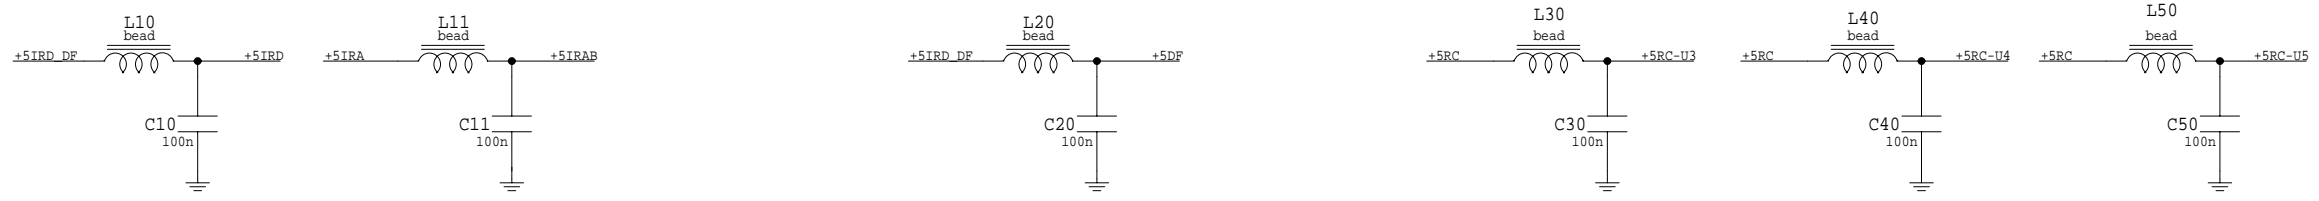

DIGITAL IN
75 Ohm coax

- G1 ⊗ 1
- G2 ⊗ 1
- G3 ⊗ 1
- G4 ⊗ 1

BOORGATEN

Tube Audio DAC
 Digital board V1
 3/3