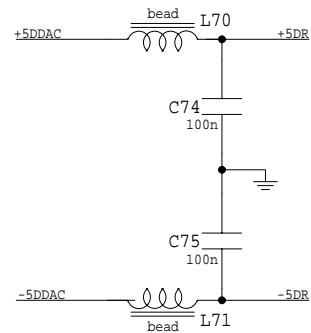

DIGITAL IN
75 Ohm coax

- G1 ⊗ 1
- G2 ⊗ 1
- G3 ⊗ 1
- G4 ⊗ 1

BOORGATEN

Tube Audio DAC
 Digital board V1
 3/3