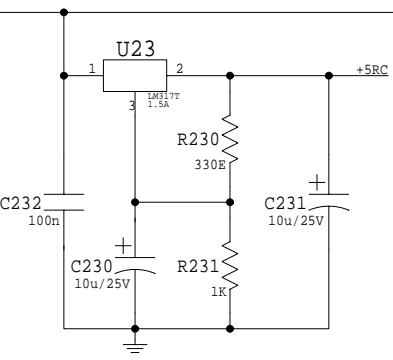

DIGITAL IN
75 Ohm coax

- G1 ⊗ 1
- G2 ⊗ 1
- G3 ⊗ 1
- G4 ⊗ 1

BOORGATEN

Tube Audio DAC
 Digital board V1
 3/3