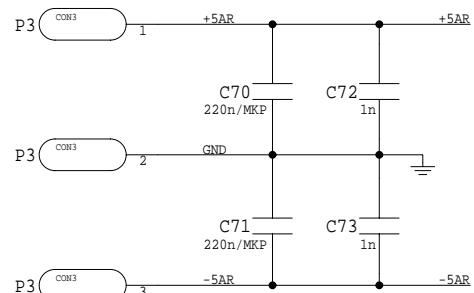

DIGITAL IN
75 Ohm coax

- G1 ⊗ 1
- G2 ⊗ 1
- G3 ⊗ 1
- G4 ⊗ 1

BOORGATEN

Tube Audio DAC
 Digital board V1
 3/3