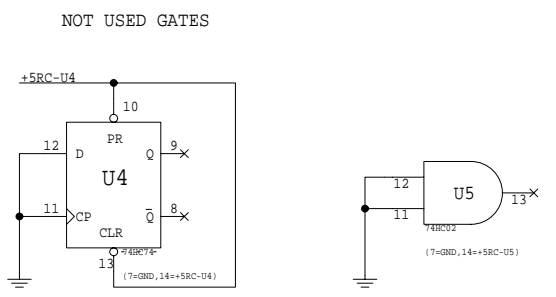

DIGITAL IN
75 Ohm coax

- G1 ⊗ 1
- G2 ⊗ 1
- G3 ⊗ 1
- G4 ⊗ 1

BOORGATEN

Tube Audio DAC
 Digital board V1
 3/3