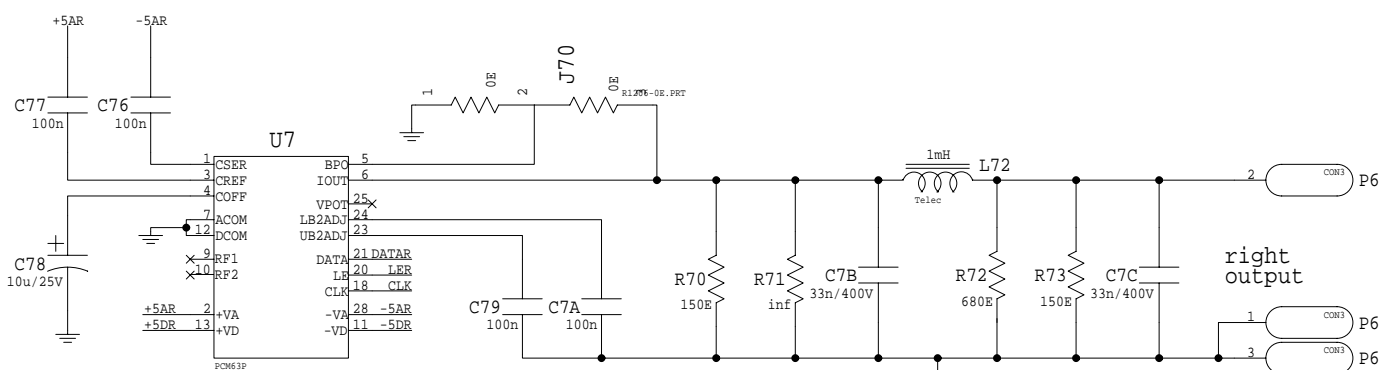

DIGITAL IN
75 Ohm coax

- G1 ⊗ 1
- G2 ⊗ 1
- G3 ⊗ 1
- G4 ⊗ 1

BOORGATEN

Tube Audio DAC
 Digital board V1
 3/3