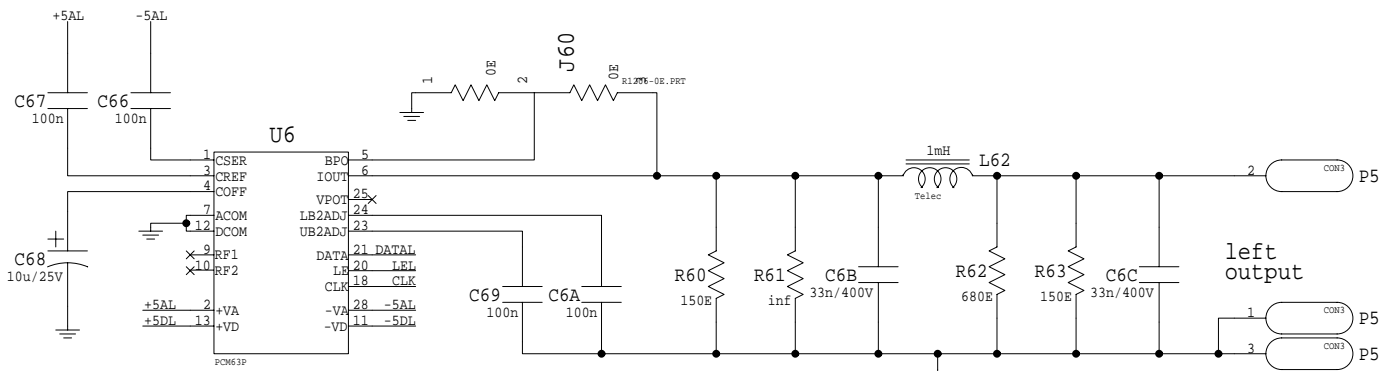

DIGITAL IN
75 Ohm coax

- G1 ⊗ 1
- G2 ⊗ 1
- G3 ⊗ 1
- G4 ⊗ 1

BOORGATEN

Tube Audio DAC
 Digital board V1
 3/3