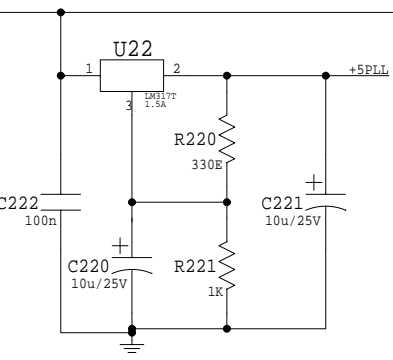

DIGITAL IN
75 Ohm coax

- G1 ⊗ 1
- G2 ⊗ 1
- G3 ⊗ 1
- G4 ⊗ 1

BOORGATEN

Tube Audio DAC
 Digital board V1
 3/3