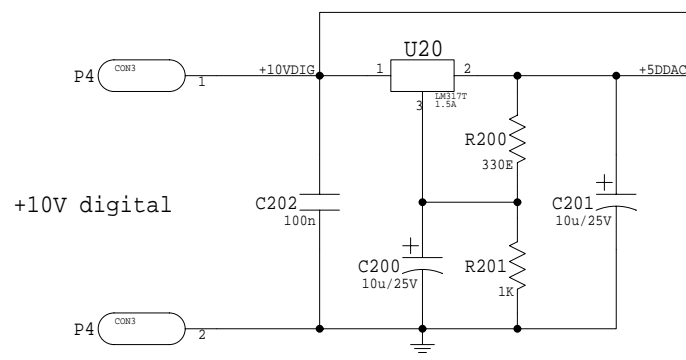

DIGITAL IN
75 Ohm coax

- G1 ⊗ 1
- G2 ⊗ 1
- G3 ⊗ 1
- G4 ⊗ 1

BOORGATEN

Tube Audio DAC
 Digital board V1
 3/3