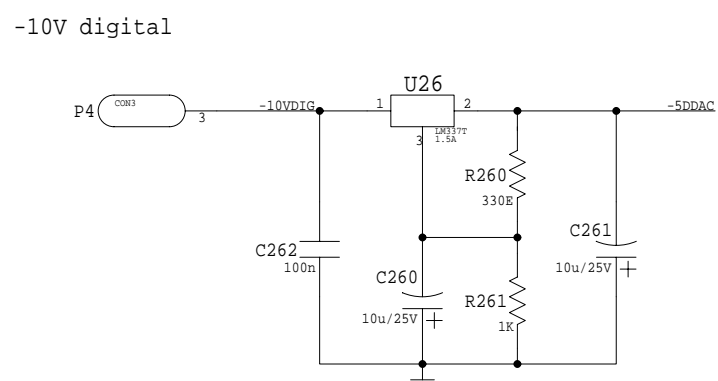

DIGITAL IN
75 Ohm coax

- G1 ⊗ 1
- G2 ⊗ 1
- G3 ⊗ 1
- G4 ⊗ 1

BOORGATEN

Tube Audio DAC
 Digital board V1
 3/3