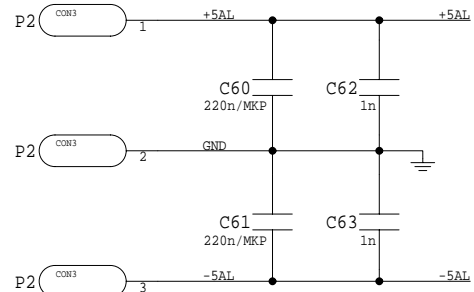

DIGITAL IN
75 Ohm coax

- G1 ⊗ 1
- G2 ⊗ 1
- G3 ⊗ 1
- G4 ⊗ 1

BOORGATEN

Tube Audio DAC
 Digital board V1
 3/3