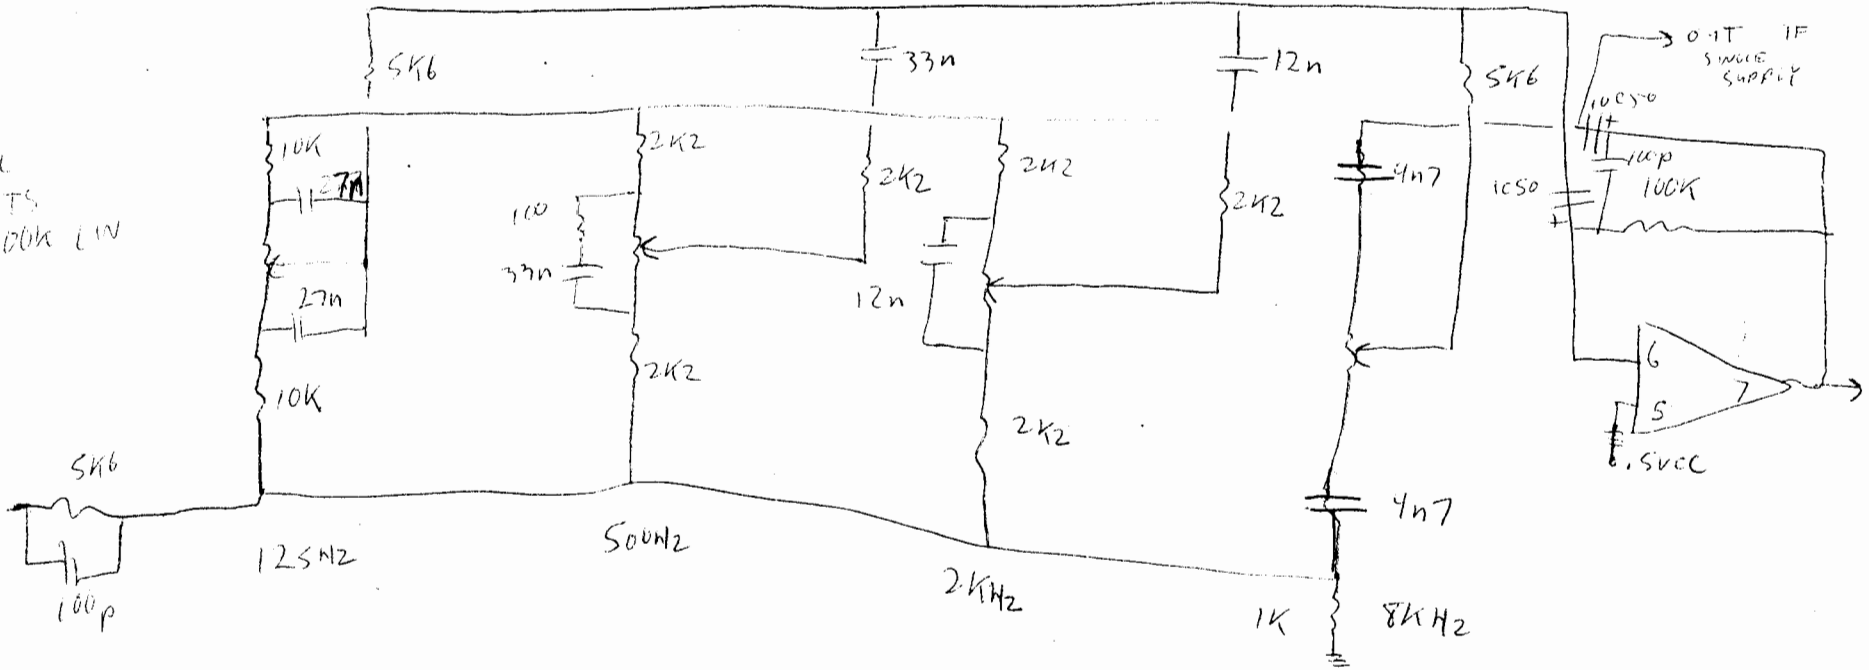

MS93030 4 BAND EQ

ALL POTS  
100K LV

7 = INTERNAL AMP OUT  
8 = + INPUT

LB1423 = BA6137 = AN6884