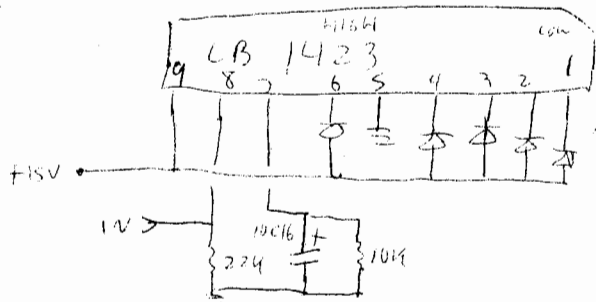

MS93030 4 BAND EQ

ALL POTS  
100K LV

7 = INTERNAL AMP OUT  
8 = + INPUT

LB1423 = BA6137 = AN6884