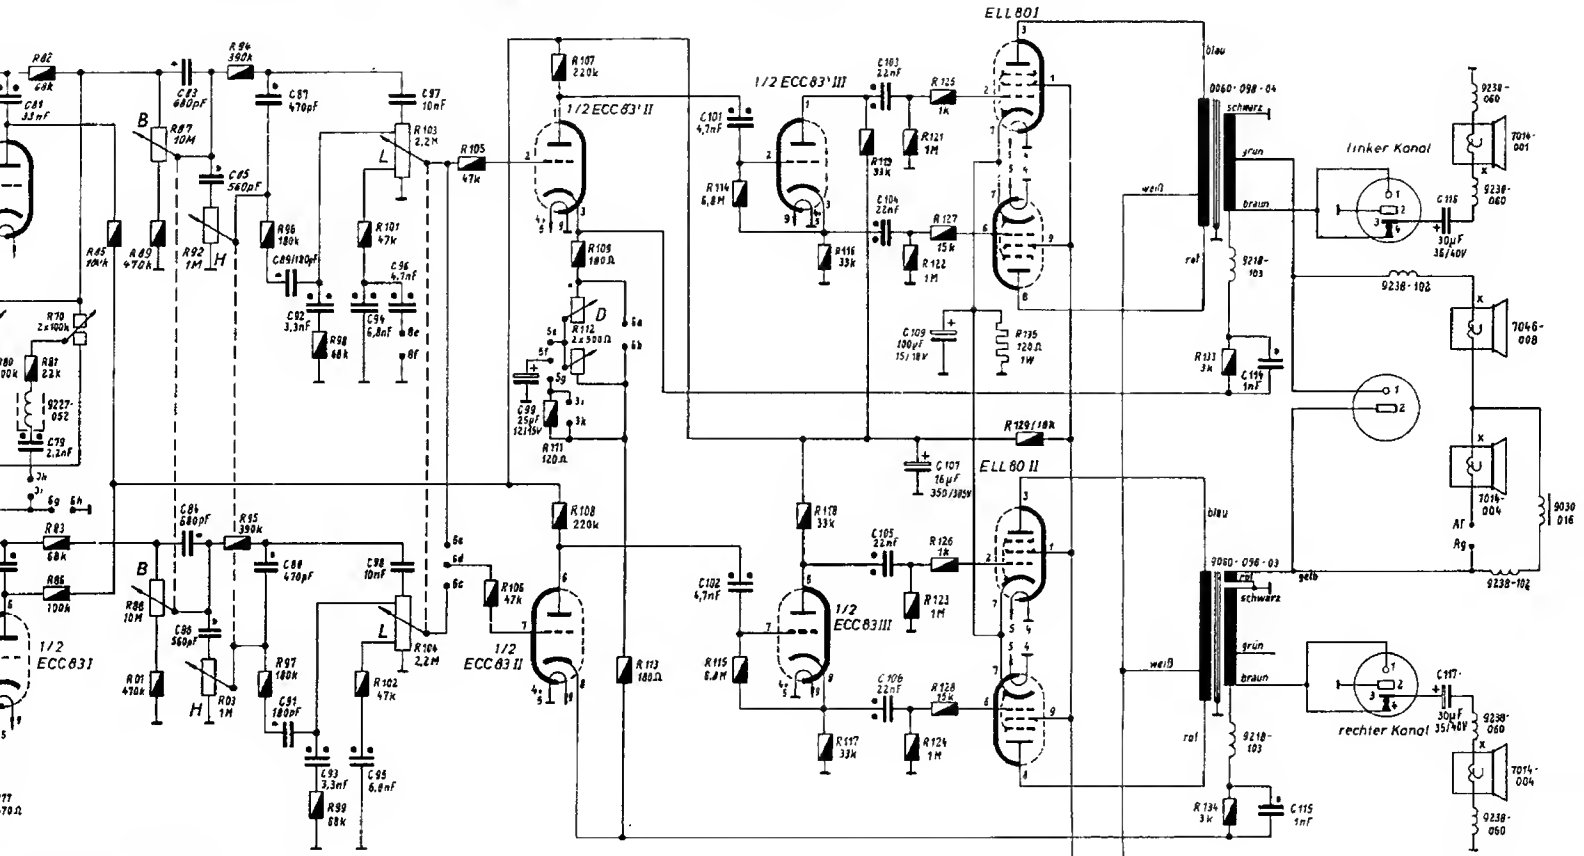

28V 0.3
44V 0.1

FM-Spulensatz : 74-35-033 ZF = 10,7 MHz
AM-Spulensatz : 74-12-004.01 ZF = 460 kHz

Beispiel: 2g
+ Stützpunkt

gezeichnet

11,	300, 301, 302,	303, 321, 325, 327, 305, 307, 306, 308, 324,	323, 313, 311,	312, 309, 314, 315, 12, 30, 12, 14, 16, 15, 16, 11,	306, 311, 12, 20, 21, 22, 23, 24, 25,	26, 27, 28,	29, 31, 32, 33, 34, 35, 36, 37,	38, 39, 41,	42, 43, 44,	45, 46,		
301,	302,	303, 304,	306,	31,	20,	305, 306, 12,	15, 16, 15, 16, 17,	18, 19, 21,	22,	23,	24,	25,

ÄNDERUNGEN VORBEHALTEN

gezeichnete Tastenstellung „Aus“

Schalt-
richtung Kombitaste 7806-375.01

42, 43, 44,	45, 46,	48, 49,	51, 52,	53, 54,	55,	56, 57, 58,	59, 61, 64,	63, 67, 62,	65,	69, 66,	71, 72,	74, 73, 75,	76,	77, 82,	81, 79,	83,
24,	25,	26,	27, 28, 30, 29, 31, 32,	33,	34,	35, 36, 37, 38,	39, 41, 42, 43, 44, 45, 46, 48 49, 56, 57, 52, 55, 54,	57, 58, 59, 61, 62,	71, 64, 65, 66, 67, 68, 69, 72, 73, 74, 75, 76, 78, 77, 80, 79, 81, 82, 83, 86, 85, 88, 89,							
FII C: 1,3, 2,4		FIII C: 5,2, 1,6, 3,4														
		R: 1,2														

EM 87
6,3V 0,3A

ECC 83 I
6,3V 0,3A

ECC 83 II
6,3V 0,3A

ECC 83 III
6,3V 0,3A

ELL 80 I + II
6,3V 0,55A

R112, R103, A104 7801-390 K Nr. 390
R81, R88, R92, A19, A78, R79 7806-375.01 K Nr. 375.01

Sicherungen: 110 / 125V 1 A fröge
220V 0,3A fröge

81, 79, 83, 84, 86, 85, 87, 88, 89, 91, 92, 93, 94, 95, 96, 97, 98, 99, 101, 102, 103, 104, 105, 106, 107, 108, 109, 110, 111, 112, 113, 114, 115, 116, 117, 118, 119, 120, 121, 122, 123, 124, 125, 126, 127, 128, 129, 131, 132, 133, 134, 110, 115, 116, 117.