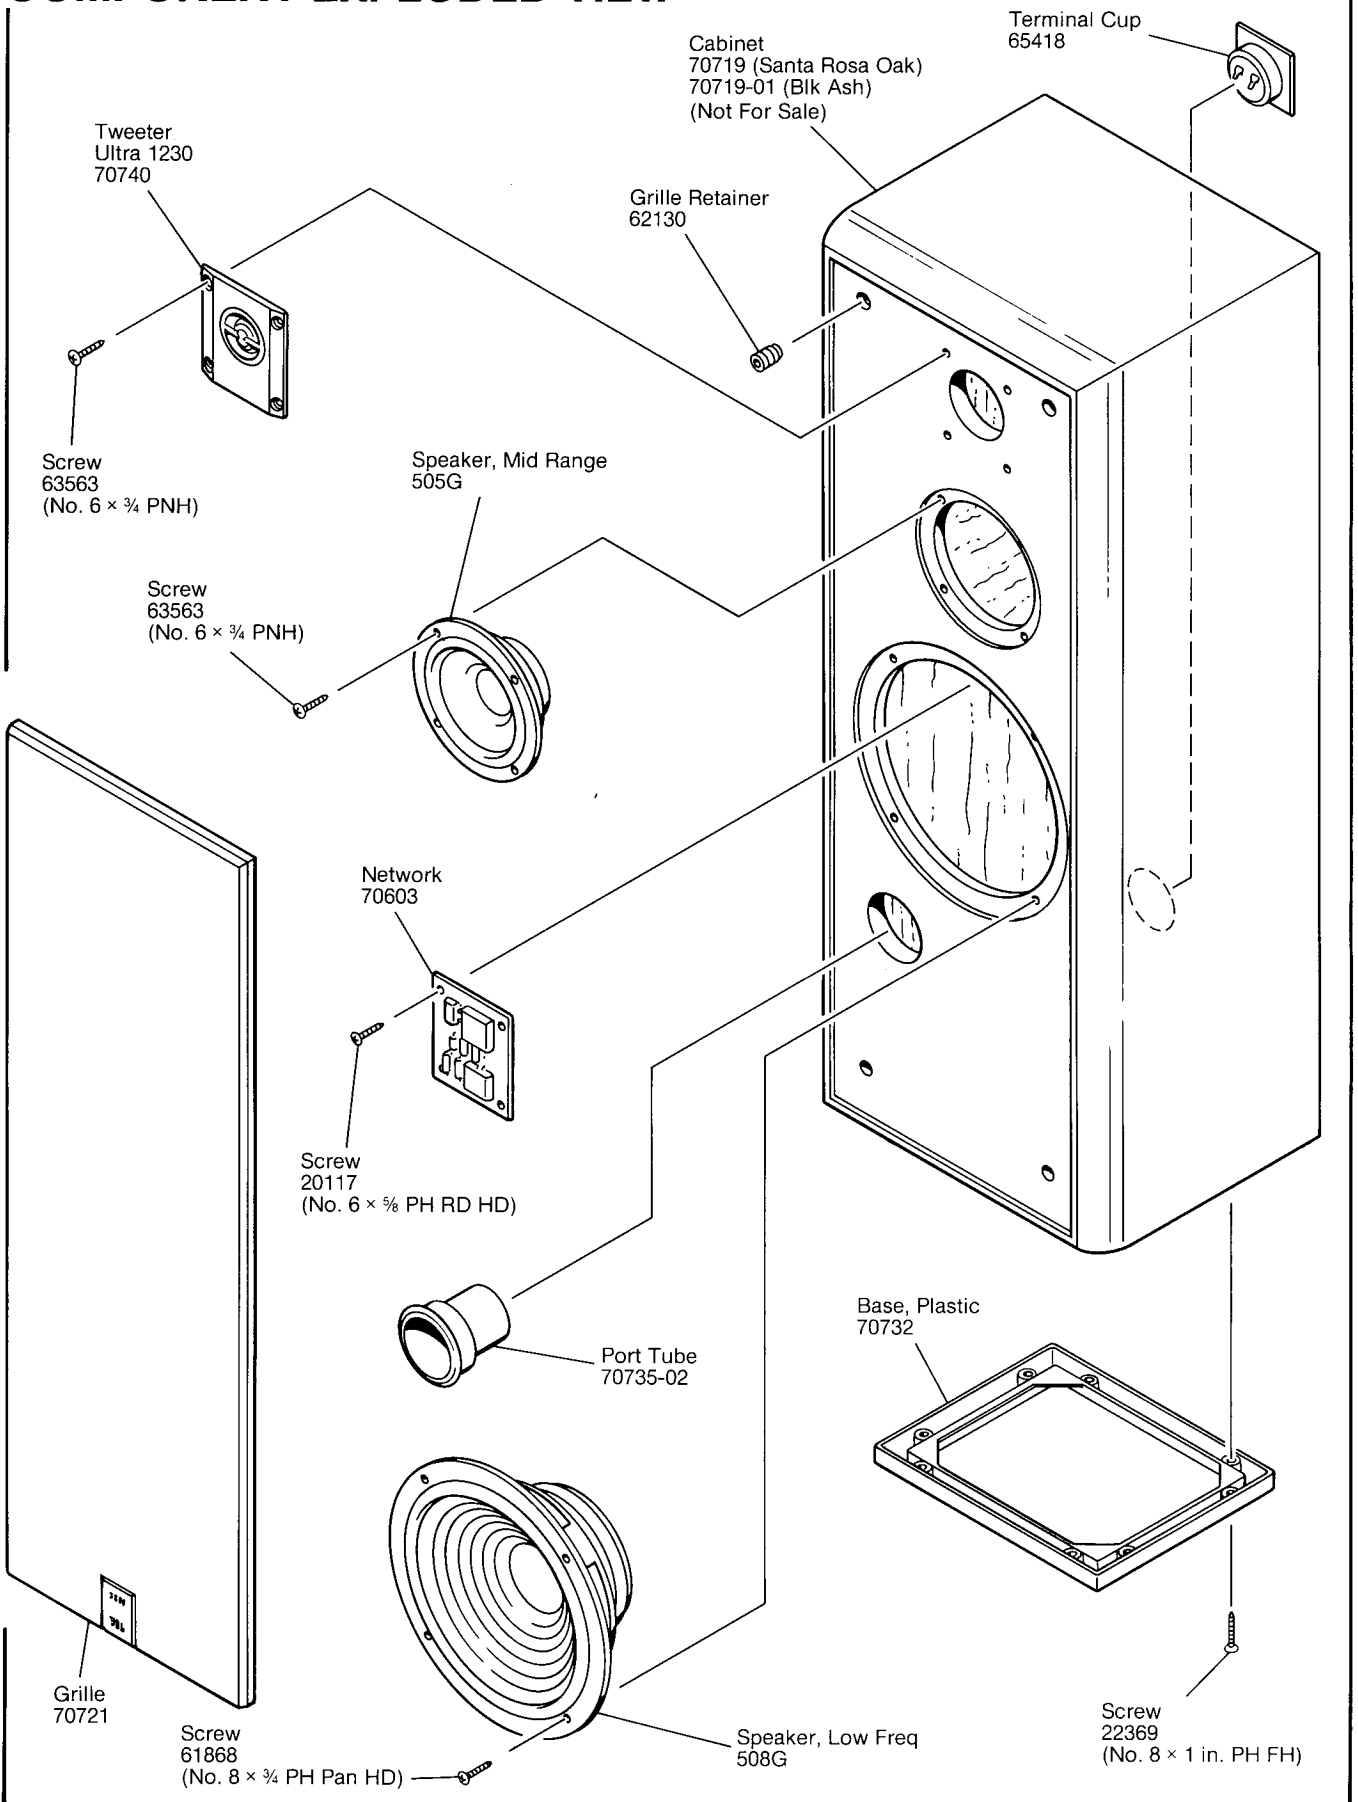

DRIVER	TEST VOLTAGE	SWEEP FREQUENCY	DCR MIN-MAX.
70740	2.83	5KHZ-20KHZ	5.5-6.5 OHMS
505G	4	100HZ-3.5KHZ	4.7-5.2 OHMS
508G	4	20HZ-1KHZ	5.6-6.2 OHMS

# JBL 3800

## COMPONENT EXPLODED VIEW

JBL 3800