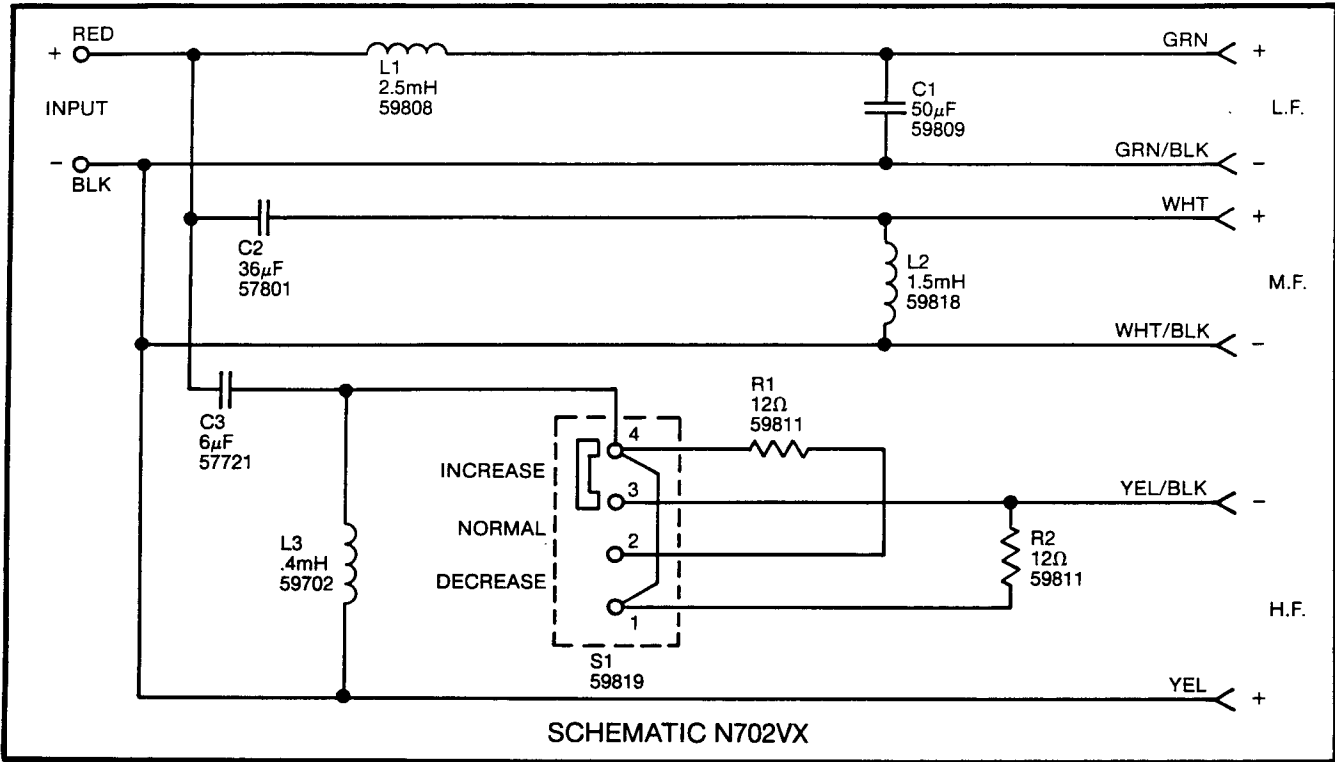

702VX/702VXA

Radiance

SYSTEM COMPONENTS:

LOW FREQUENCY DRIVER:

- 310G
- Cone Kit: C4R310G-1
- Nom. Impedance: 4 Ohm
- Dynamic Test Input V: 5
- Sweep Frequency Hz: 30-1200
- D.C. Resistance Ohms: 4.0 min/4.8 max
- Gap Gauge: .051"
- Notes:
- If Not Serviceable, Replace With: 310G-3
- Visual Change: Yes
- Baffle Modification: No
- Exact Acoustic Replacement: No. Slightly Different.
- Replace both units in a stereo pair.

Additional Parts Currently Available*:

- Dome: 61521
- Trim Ring: 61384

MID RANGE DRIVER:

- 305G
- Cone Kit: C4R305G-1
- Nom. Impedance: 4 Ohm
- Dynamic Test Input V: 4
- Sweep Frequency Hz: 75-3000
- D.C. Resistance Ohms: 3.9 min/4.4 max
- Gap Gauge: .040"
- Notes: Remove Trim Ring carefully. Replacement Trim Ring 61373-01 no longer available.
- If Not Serviceable, Replace With: 305G-1 or 305G-2
- Visual Change: Yes
- Baffle Modification: No
- Exact Acoustic Replacement: No. Slightly different.
- Replace both units in a stereo pair.

Additional Parts Currently Available*:

- Dome: 60372

SYSTEM SPECIFICATIONS:

- Nom. Impedance: 4 Ohm
- Rec. Amp Power Range: 10-150 Watts Continuous Sine Wave Per Channel
- Crossover Frequencies: 600 Hz, 3000 Hz
- Sensitivity: 88dB (1 Watt @ 1 Meter)
- Enclosure Dim: 25-1/2" x 15-7/8" x 11-3/16" D
- 648mm x 404mm x 284mm
- Shipping Weight: 38 lbs. - 17.3 kg.
- Additional Parts Currently Available*:
- Binding Posts: Red: 56131
- Black: 56130