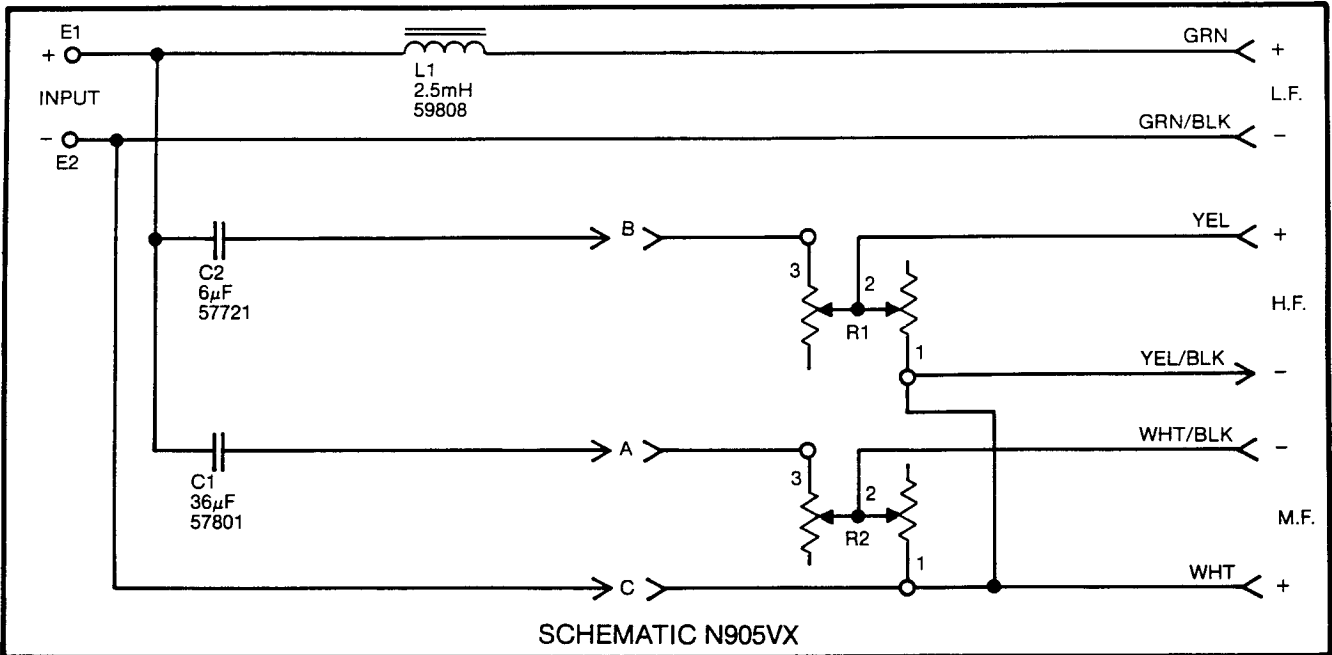

Technical Manual

905VX Radiance

SYSTEM COMPONENTS:

LOW FREQUENCY DRIVER:	
Cone Kit:	310G C4R310G-1
Nom. Impedance:	4 Ohm
Dynamic Test Input V:	5
Sweep Frequency Hz:	30-1200
D.C. Resistance Ohms:	4.0 min/4.8 max
Gap Gauge:	.051"
Notes:	
If Not Serviceable, Replace With:	310G-3
Visual Change:	Yes
Baffle Modification:	No
Exact Acoustic Replacement:	No. Slightly different.
Replace both units in a stereo pair.	
Additional Parts Currently Available*:	
Dome:	61521
Trim Ring:	61384
MID RANGE DRIVER:	
Cone Kit:	305G C4R305G-1
Nom. Impedance:	4 Ohm
Dynamic Test Input V:	4
Sweep Frequency Hz:	75-3000
D.C. Resistance Ohms:	3.9 min/4.4 max
Gap Gauge:	.040"
Notes:	Remove Trim Ring carefully. Replacement Trim Ring 61373-01 no longer available.
If Not Serviceable, Replace With:	305G-1 or 305G-2
Visual Change:	Yes
Baffle Modification:	No
Exact Acoustic Replacement:	No. Slightly different.
Replace both units in a stereo pair.	
Additional Parts Currently Available*:	
Dome:	54721
HIGH FREQUENCY DRIVER:	
Diaphragm Kit:	303G-2 C4R303-G2
Nom. Impedance:	4 Ohm

*Other parts may also be available. Check with JBL for details.

HIGH FREQUENCY DRIVER (Cont'd)

Dynamic Test Input V:	4
Sweep Frequency Hz:	1000-2000
D.C. Resistance Ohms:	3.6 min/4.4 max
Gap Gauge:	.031"
Notes:	Test with network.

Additional Parts Currently Available*:

Trim Ring: 61384

SYSTEM SPECIFICATIONS:

Nom. Impedance:	4 Ohm
Rec. Amp Power Range:	10-250 Watts Continuous Sine Wave Per Channel
Crossover Frequencies:	600 Hz, 3000 Hz
Sensitivity:	88dB (1 Watt @ 1 Meter)
Enclosure Dim:	37-3/4" x 16-1/4" x 12-3/4" D 959mm x 413mm x 324mm
Shipping Weight:	59 lbs. - 27 kg.
Additional Parts Currently Available*:	
Binding Posts:	Red: 56131 Black: 56130