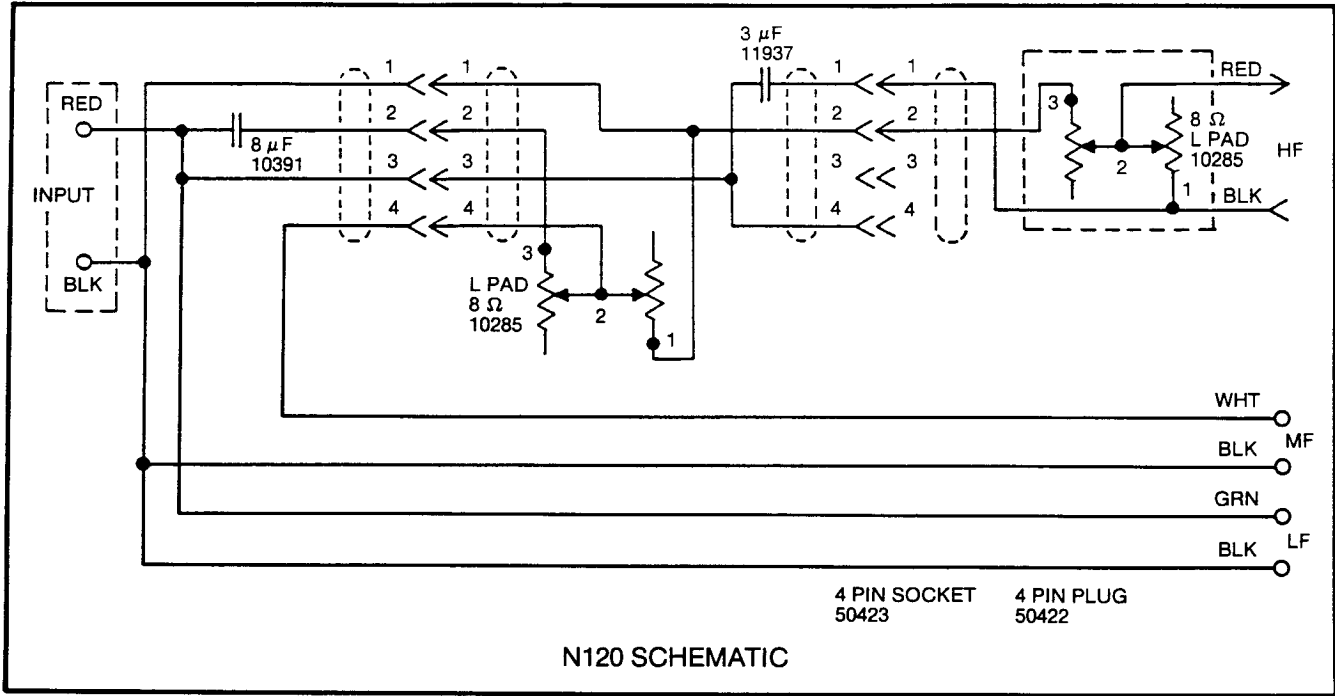

L120/ L120A Aquarius Q

SYSTEM COMPONENTS:

- LOW FREQUENCY DRIVER:**
- 125A
 - Cone Kit: C8R127A
 - Nom. Impedance: 8 Ohm
 - Dynamic Test Input V: 5
 - Sweep Frequency Hz: 30-1200
 - D.C. Resistance Ohms: 4.7 min/5.7 max
 - Gap Gauge: .044"
 - Notes: Dome Inverted
 - If Not Serviceable, Replace With: 125HR
 - Visual Change: Yes
 - Baffle Modification: No
 - Exact Acoustic Replacement: No. Slightly different.
 - Replace both units in a stereo pair.
 - Additional Parts Currently Available*:
 - Dome: 50201
 - Terminal Board: 52348
 - Mounting Gasket: 52089
 - Trim Gasket: 52315
- MID RANGE DRIVER:**
- LE5-6
 - Cone Kit: C8RLE510
 - Nom. Impedance: 8 Ohm
 - Dynamic Test Input V: 4
 - Sweep Frequency Hz: 75-3000
 - D.C. Resistance Ohms: 5.6 min/6.8 max
 - Gap Gauge: .040"
 - Notes:
 - If Not Serviceable, Replace With: Currently Available.
 - Can Also Be Replaced With LE5-12.
 - Visual Change: Yes
 - Baffle Modification: No
 - Exact Acoustic Replacement: Yes
 - Additional Parts Currently Available*:
 - Dome: 51868
 - Terminal Board: 53225
 - Trim Gasket: 29931

- HIGH FREQUENCY DRIVER:**
- LE25-3 (L120)
 - LE25-5 (L120A)
 - Diaphragm Kit: D8RLE252 (LE25-3)
 - D8RLE254 (LE25-5)
 - Nom. Impedance: 8 Ohm
 - Dynamic Test Input V: 3
 - Sweep Frequency Hz: 500-1200
 - D.C. Resistance Ohms: 3.7 min/4.2 max
 - Gap Gauge: .029"
 - Notes: Kit includes parts for similar models. Used required parts only.
 - If Not Serviceable, Replace With: 035TiA
 - Visual Change: Yes
 - Baffle Modification: Yes
 - Exact Acoustic Replacement: No. Slightly different.
 - Replace both units in a stereo pair.
 - Additional Parts Currently Available*:
 - Trim Ring: 53363 (LE25-3)
 - 54279 (LE25-5)
 - Dome: 21606