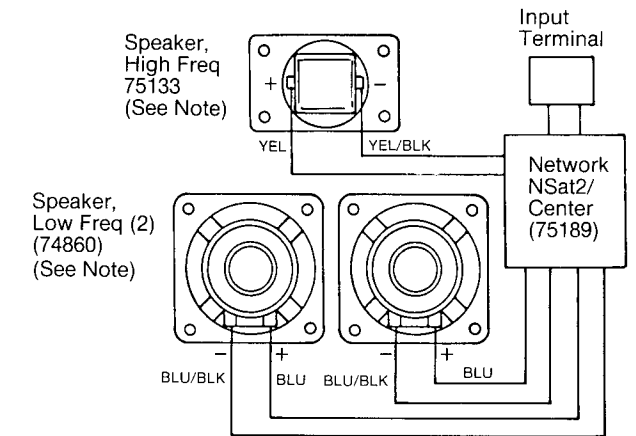

PHYSICAL SPECIFICATIONS:

- Enclosure Dimensions: 14.12 x 4.38 x 6.21 in. D (359mm x 111mm x 158mm D)
- Shipping Weight: See Package

WARRANTY INFORMATION:

- Refer to the Warranty Statement packed with each product.

*1 Watt @ 1 Meter

PACKAGE

Warranty 76310
Owner's Manual:

- MUSIC 2: 76309-04
- MOVIES 2: 76309-02
- SAT 2: 76309-05
- CENTER: 76309-06

<ul style="list-style-type: none"> • MUSIC 2 	<ul style="list-style-type: none"> • SAT 2
Wire Cable 76138	Inst. Kit 76217-04
Wire Manager 75143	Carton 75821
Carton 75833	End Pad (2) 75822
End Pad 75832	Rubber Disk (2) 75196
End Pad 75822	Poly Bag (2) 66449
Filler 76057	Shipping Wt. 12 lbs.
Poly Bag 64222	(5.4 kg.)
Poly Bag (2) 66449	
Filler 76363	
Corrugated Pad 76375	
Shipping Wt. 46 lbs.	
(20.8 kg.)	
<ul style="list-style-type: none"> • MOVIES 2 	<ul style="list-style-type: none"> • CENTER
Carton 75835	Inst. Kit 76217-01
End Pad (2) 75822	Carton 75827
End Pad (2) 75828	End Pad (2) 75828
Inst. Kit 76217-05	Rubber Disk 75196
Poly Bag (3) 66449	Poly Bag 66449
Shipping Wt. 13.5 lbs.	Shipping Wt. 3.6 lbs.
(6.1 kg.)	(1.6 kg.)

NOTE: SAT 2 IS PART OF SOUND EFFECTS MUSIC 2 AND MOVIES 2 SPEAKER SYSTEM AS WELL AS BEING AVAILABLE SEPARATELY. THE CENTER IS PART OF THE MOVIES 2 SYSTEM AS WELL AS BEING AVAILABLE SEPARATELY.

WIRING DIAGRAM