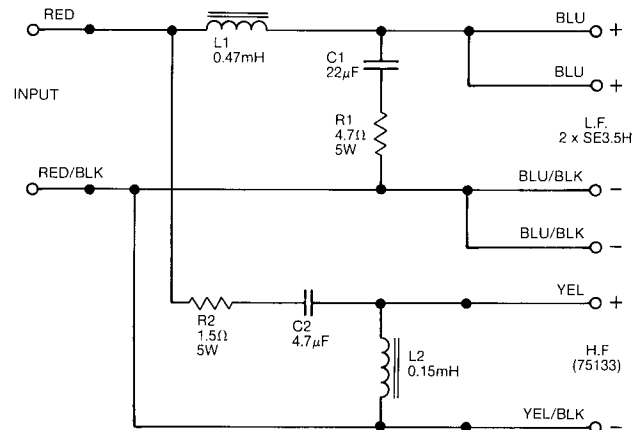

SCHMATIC NSAT2

REPLACE BAFFLE PAD WHEN SERVICING SPEAKERS.

NOTE: CONE/DIAPHRAGM KIT NOT AVAILABLE. DEFECTIVE SPEAKER SHOULD BE REPLACED.

SAT 2 L,R/CENTER