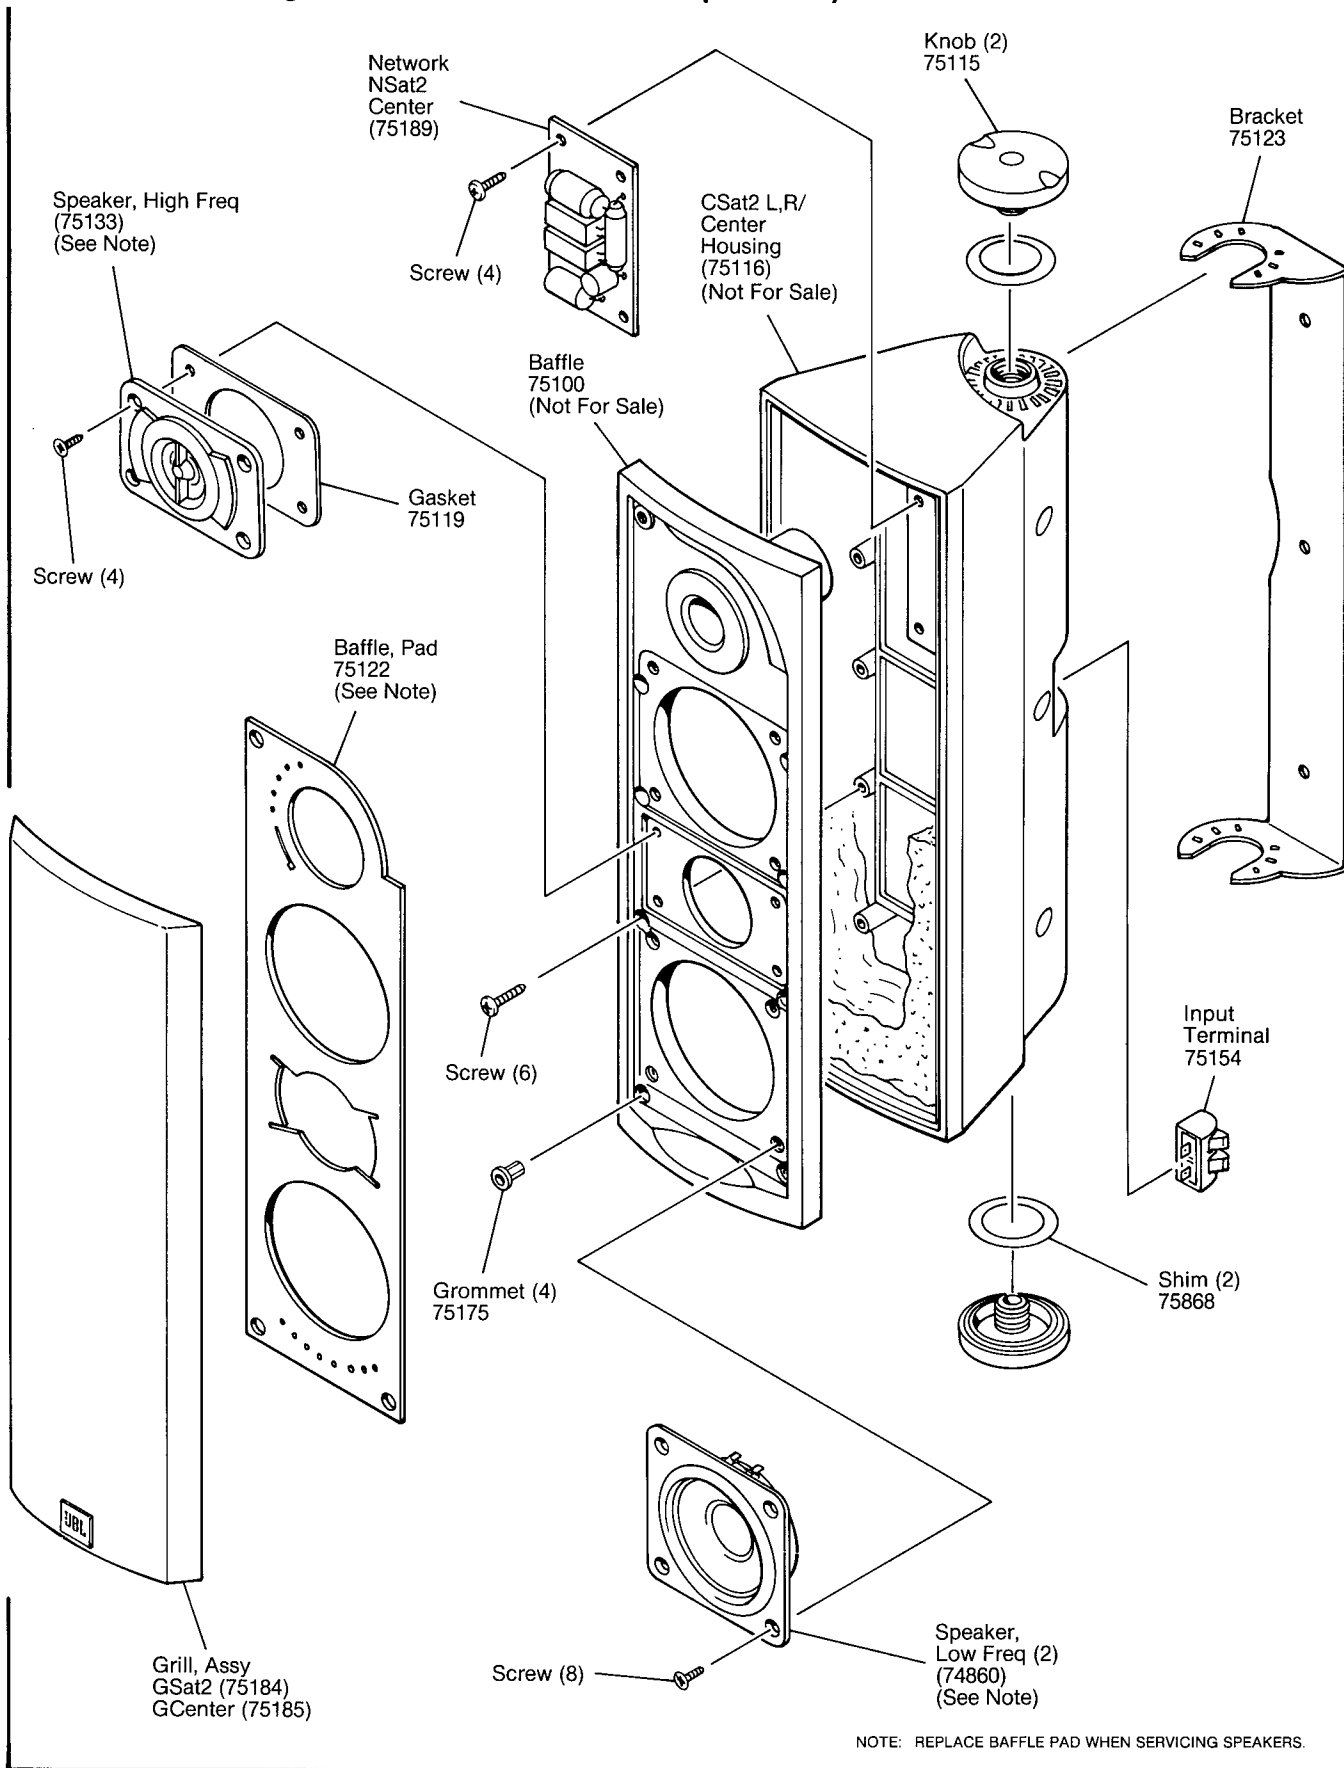

PHYSICAL SPECIFICATIONS:

- Enclosure Dimensions: 14.12 x 4.38 x 6.21 in. D (359mm x 111mm x 158mm D)
- Shipping Weight: See Package

WARRANTY INFORMATION:

- Refer to the Warranty Statement packed with each product.

SCHMATIC NSAT2

REPLACE BAFFLE PAD WHEN SERVICING SPEAKERS.

NOTE: CONE/DIAPHRAGM KIT NOT AVAILABLE. DEFECTIVE SPEAKER SHOULD BE REPLACED.

SAT 2 L,R/CENTER

SAT 2 L,R/CENTER

COMPONENT EXPLODED VIEW

(Left SAT 2 Shown, Right and Center are Identical Except for Grill)