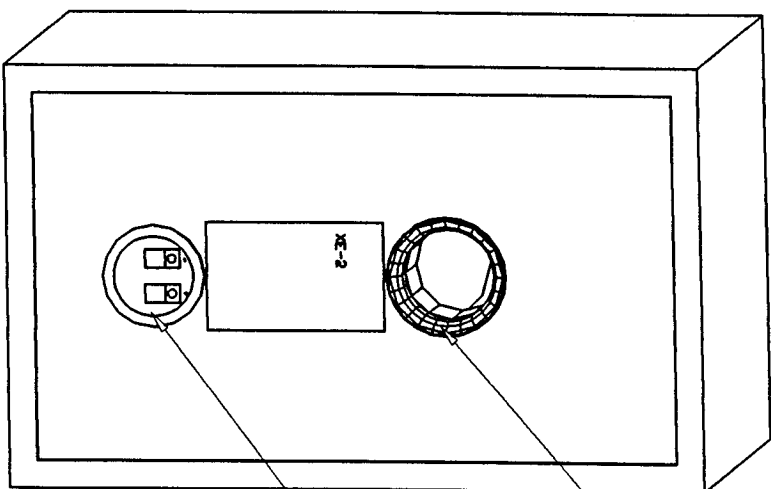

- TWEETER TW025XE (9740600)
- SCREW 3.9x20 (4) (9411500)
- WOOFER A0206A (9741250)
- SCREW 3.9x25 (4) (9411620)
- GRILLE RETAINER (4) (9330100)
- FRONT PANEL (9523120)

- PORT TUBE
(NOT FOR SALE)
- TERMINAL RPT-1B
(9660150)