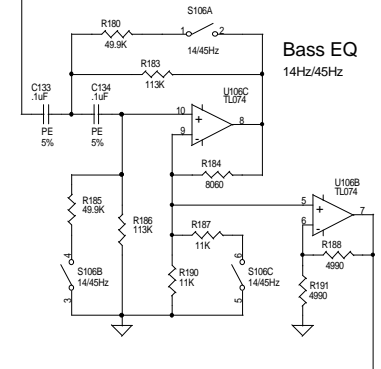

PRE-AMP
Sen: 0.3V - 5V

High Pass
65Hz - 220Hz / 13Hz

Soundstream Technologies 120 Blue Ravine Road Folsom, CA 95630		
Title Rubicon 204 Preamp		
Size Custom	Document Number 7400-0007-02	Rev
Date: Friday, October 09, 1998	Sheet 1 of 3	

Soundstream Technologies
120 Blue Ravine Road
Folsom, CA 95630

Title		
Rubicon 204 Power Amps & Sub Preamp		
Size	Document Number	Rev
Custom	7400-0007-02	
Date:	Thursday, February 12, 1998	Sheet 2 of 3

Differential Choke
28 turns #18 each
Core:
ST102-275B
PRI. = 4 TURNS 2X18GA
SEC. = 9 TURNS 18GA

⏏ = AUDIO
⏏ = CHASSIS
⏏ = BATTERY

Soundstream Technologies 120 Blue Ravine Road Folsom, CA 95630		
Title Rubicon 204 Power Supply		
Size Custom	Document Number 7400-0007-02	Rev
Date: Thursday, February 12, 1998	Sheet 3 of 3	