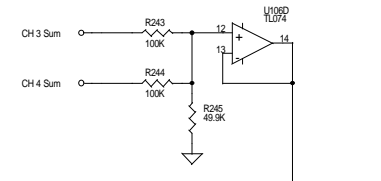

PRE-AMP
Sen: 0.3V - 5V

High Pass
65Hz - 220Hz / 13Hz

Soundstream Technologies 120 Blue Ravine Road Folsom, CA 95630		
Title Rubicon 204 Preamp		
Size Custom	Document Number 7400-0007-02	Rev
Date: Friday, October 09, 1998	Sheet 1 of 3	

Soundstream Technologies
120 Blue Ravine Road
Folsom, CA 95630

Title		
Rubicon 204 Power Amps & Sub Preamp		
Size	Document Number	Rev
Custom	7400-0007-02	
Date:	Thursday, February 12, 1998	Sheet 2 of 3

Differential Choke
28 turns #18 each
Core:
ST102-275B
PRI. = 4 TURNS 2X18GA
SEC. = 9 TURNS 18GA

⏏ = AUDIO
⏏ = CHASSIS
⏏ = BATTERY

Soundstream Technologies 120 Blue Ravine Road Folsom, CA 95630		
Title Rubicon 204 Power Supply		
Size Custom	Document Number 7400-0007-02	Rev
Date: Thursday, February 12, 1998	Sheet 3 of 3	