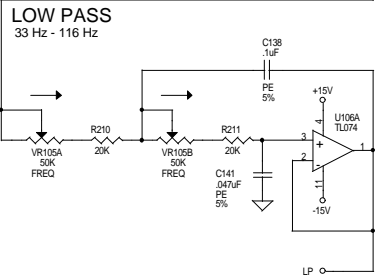

PRE-AMP
Sen: 0.3V - 5V

High Pass
65Hz - 220Hz / 13Hz

Soundstream Technologies 120 Blue Ravine Road Folsom, CA 95630		
Title Rubicon 204 Preamp		
Size Custom	Document Number 7400-0007-02	Rev
Date: Friday, October 09, 1998	Sheet 1 of 3	

Soundstream Technologies
120 Blue Ravine Road
Folsom, CA 95630

Title		
Rubicon 204 Power Amps & Sub Preamp		
Size	Document Number	Rev
Custom	7400-0007-02	
Date:	Thursday, February 12, 1998	Sheet 2 of 3

Differential Choke
28 turns #18 each
Core:
ST102-275B
PRI. = 4 TURNS 2X18GA
SEC. = 9 TURNS 18GA

⏏ = AUDIO
⏏ = CHASSIS
⏏ = BATTERY

Soundstream Technologies 120 Blue Ravine Road Folsom, CA 95630		
Title Rubicon 204 Power Supply		
Size Custom	Document Number 7400-0007-02	Rev
Date: Thursday, February 12, 1998	Sheet 3 of 3	