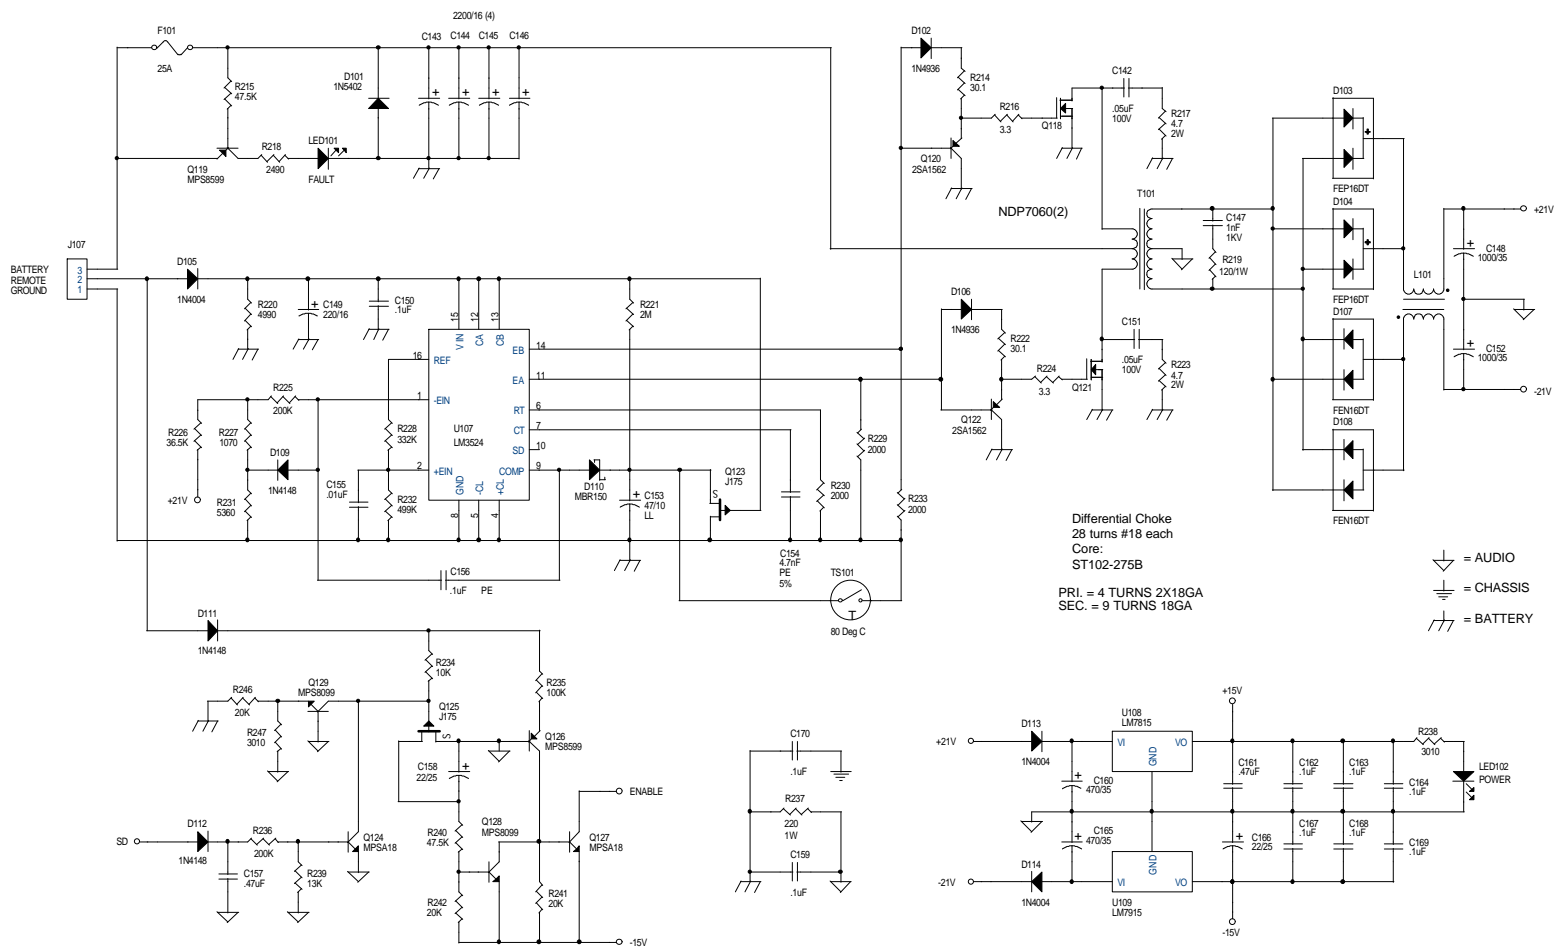

PRE-AMP
Sen: 0.3V - 5V

High Pass
65Hz - 220Hz / 13Hz

Soundstream Technologies 120 Blue Ravine Road Folsom, CA 95630		
Title Rubicon 204 Preamp		
Size Custom	Document Number 7400-0007-02	Rev
Date: Friday, October 09, 1998	Sheet 1 of 3	

Soundstream Technologies
120 Blue Ravine Road
Folsom, CA 95630

Title		
Rubicon 204 Power Amps & Sub Preamp		
Size	Document Number	Rev
Custom	7400-0007-02	
Date:	Thursday, February 12, 1998	Sheet 2 of 3

Differential Choke
28 turns #18 each
Core:
ST102-275B
PRI. = 4 TURNS 2X18GA
SEC. = 9 TURNS 18GA

⏏ = AUDIO
⏏ = CHASSIS
⏏ = BATTERY

Soundstream Technologies 120 Blue Ravine Road Folsom, CA 95630		
Title Rubicon 204 Power Supply		
Size Custom	Document Number 7400-0007-02	Rev
Date: Thursday, February 12, 1998	Sheet 3 of 3	