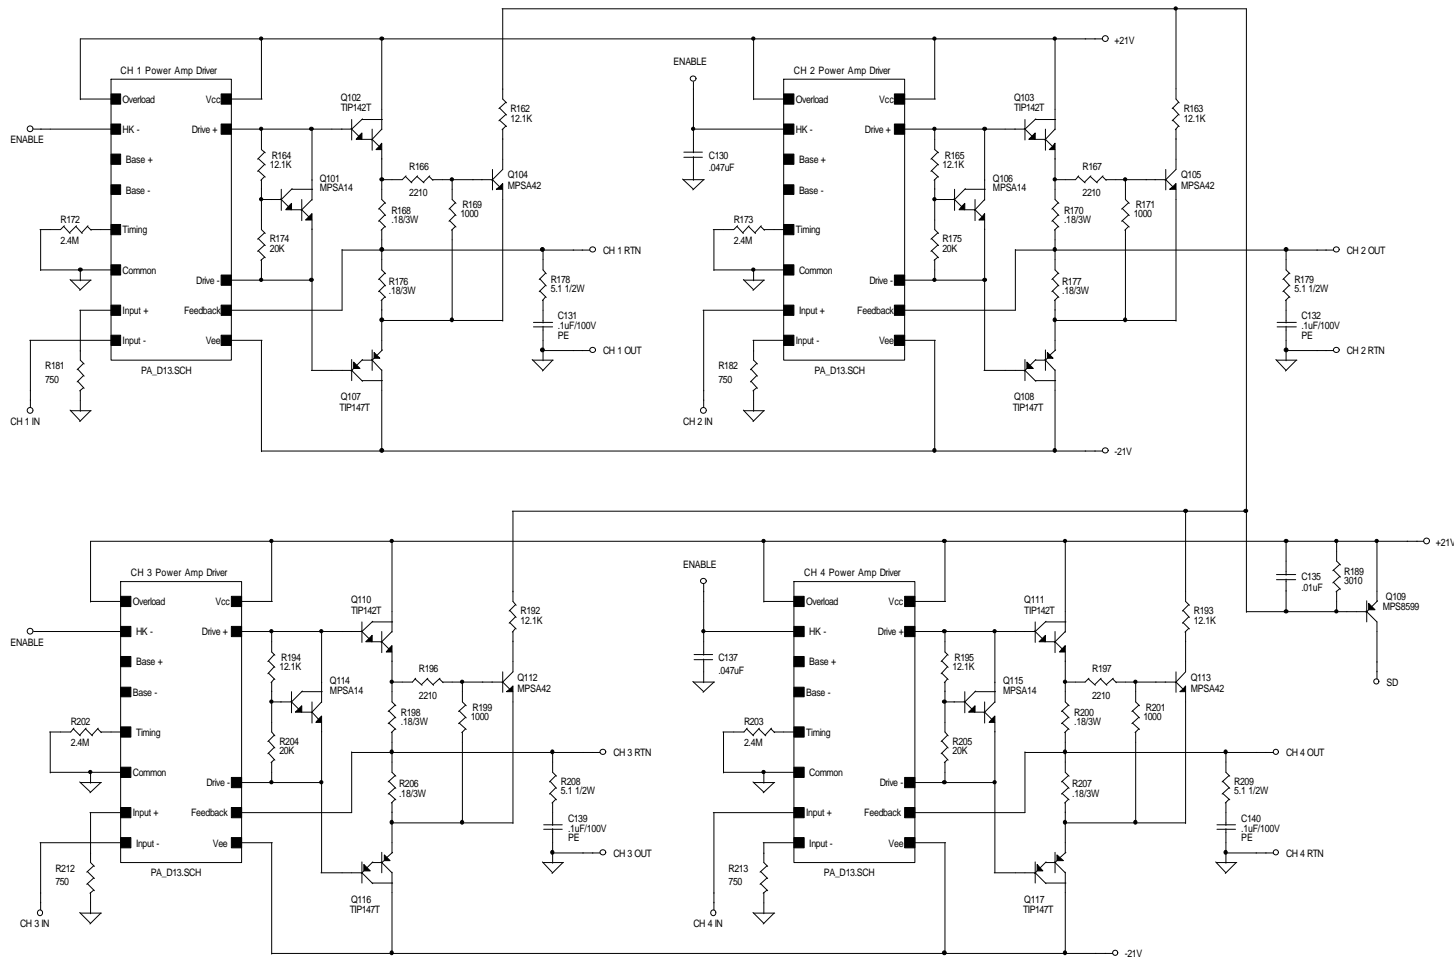

PRE-AMP
Sen: 0.3V - 5V

High Pass
65Hz - 220Hz / 13Hz

Soundstream Technologies 120 Blue Ravine Road Folsom, CA 95630		
Title Rubicon 204 Preamp		
Size Custom	Document Number 7400-0007-02	Rev
Date: Friday, October 09, 1998	Sheet 1 of 3	

Soundstream Technologies
120 Blue Ravine Road
Folsom, CA 95630

Title		
Rubicon 204 Power Amps & Sub Preamp		
Size	Document Number	Rev
Custom	7400-0007-02	
Date:	Thursday, February 12, 1998	Sheet 2 of 3

Differential Choke
28 turns #18 each
Core:
ST102-275B
PRI. = 4 TURNS 2X18GA
SEC. = 9 TURNS 18GA

⏏ = AUDIO
⏏ = CHASSIS
⏏ = BATTERY

Soundstream Technologies 120 Blue Ravine Road Folsom, CA 95630		
Title Rubicon 204 Power Supply		
Size Custom	Document Number 7400-0007-02	Rev
Date: Thursday, February 12, 1998	Sheet 3 of 3	