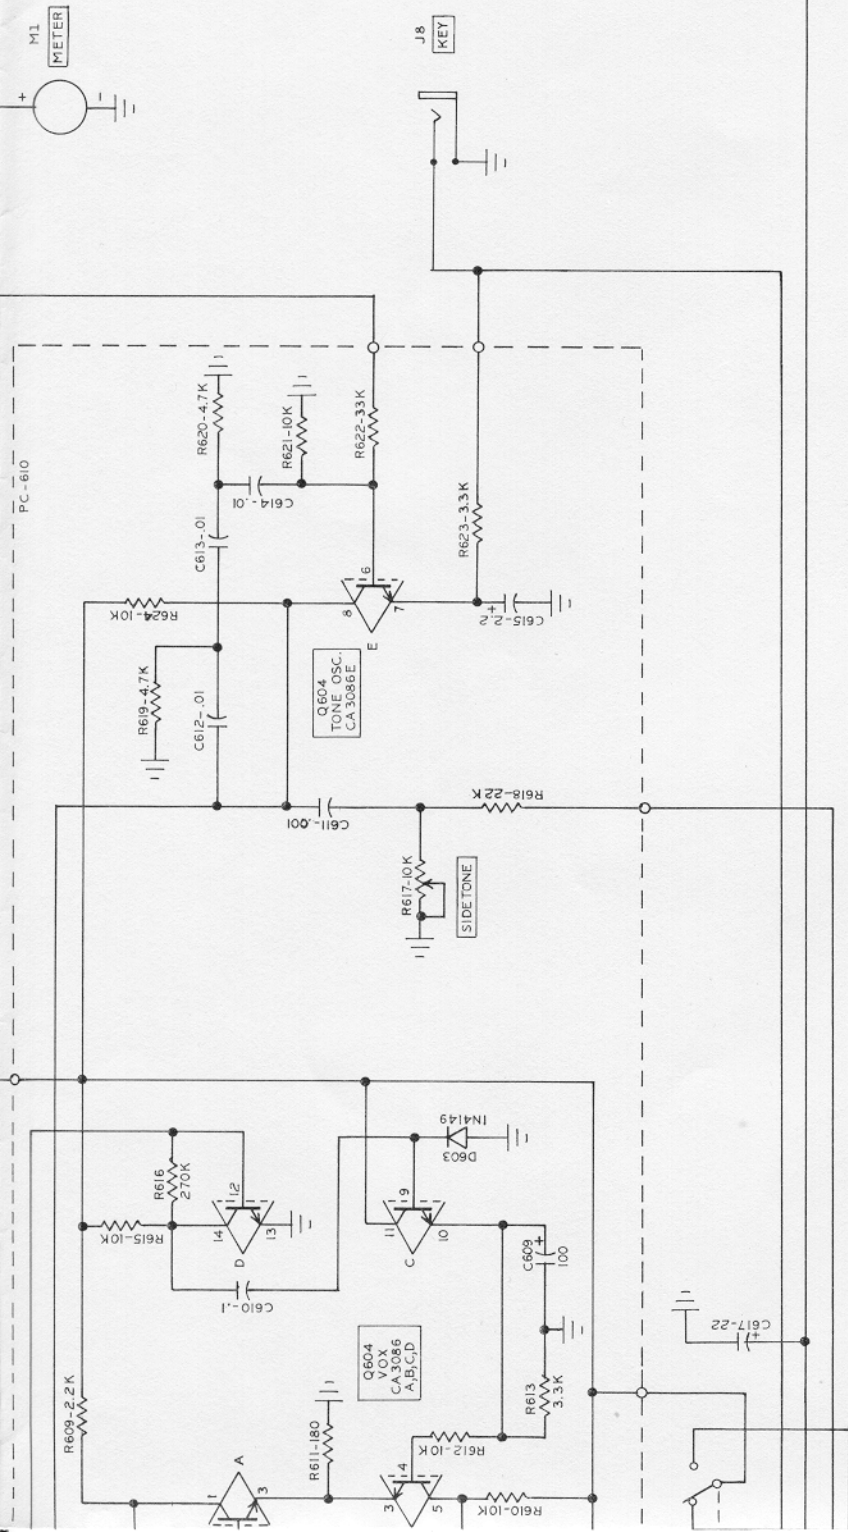

ATLAS RADIO MODEL TX-110 TR.

KEYING LINE

R608
MIC. IN

NEW MIC. CONN

COAX JUMPER REQUIRED WHEN NOT USING P

OPTIONAL PA-200 POWER AMPLIFIER

11-17-76 (A)

TRANSMITTER MODULE