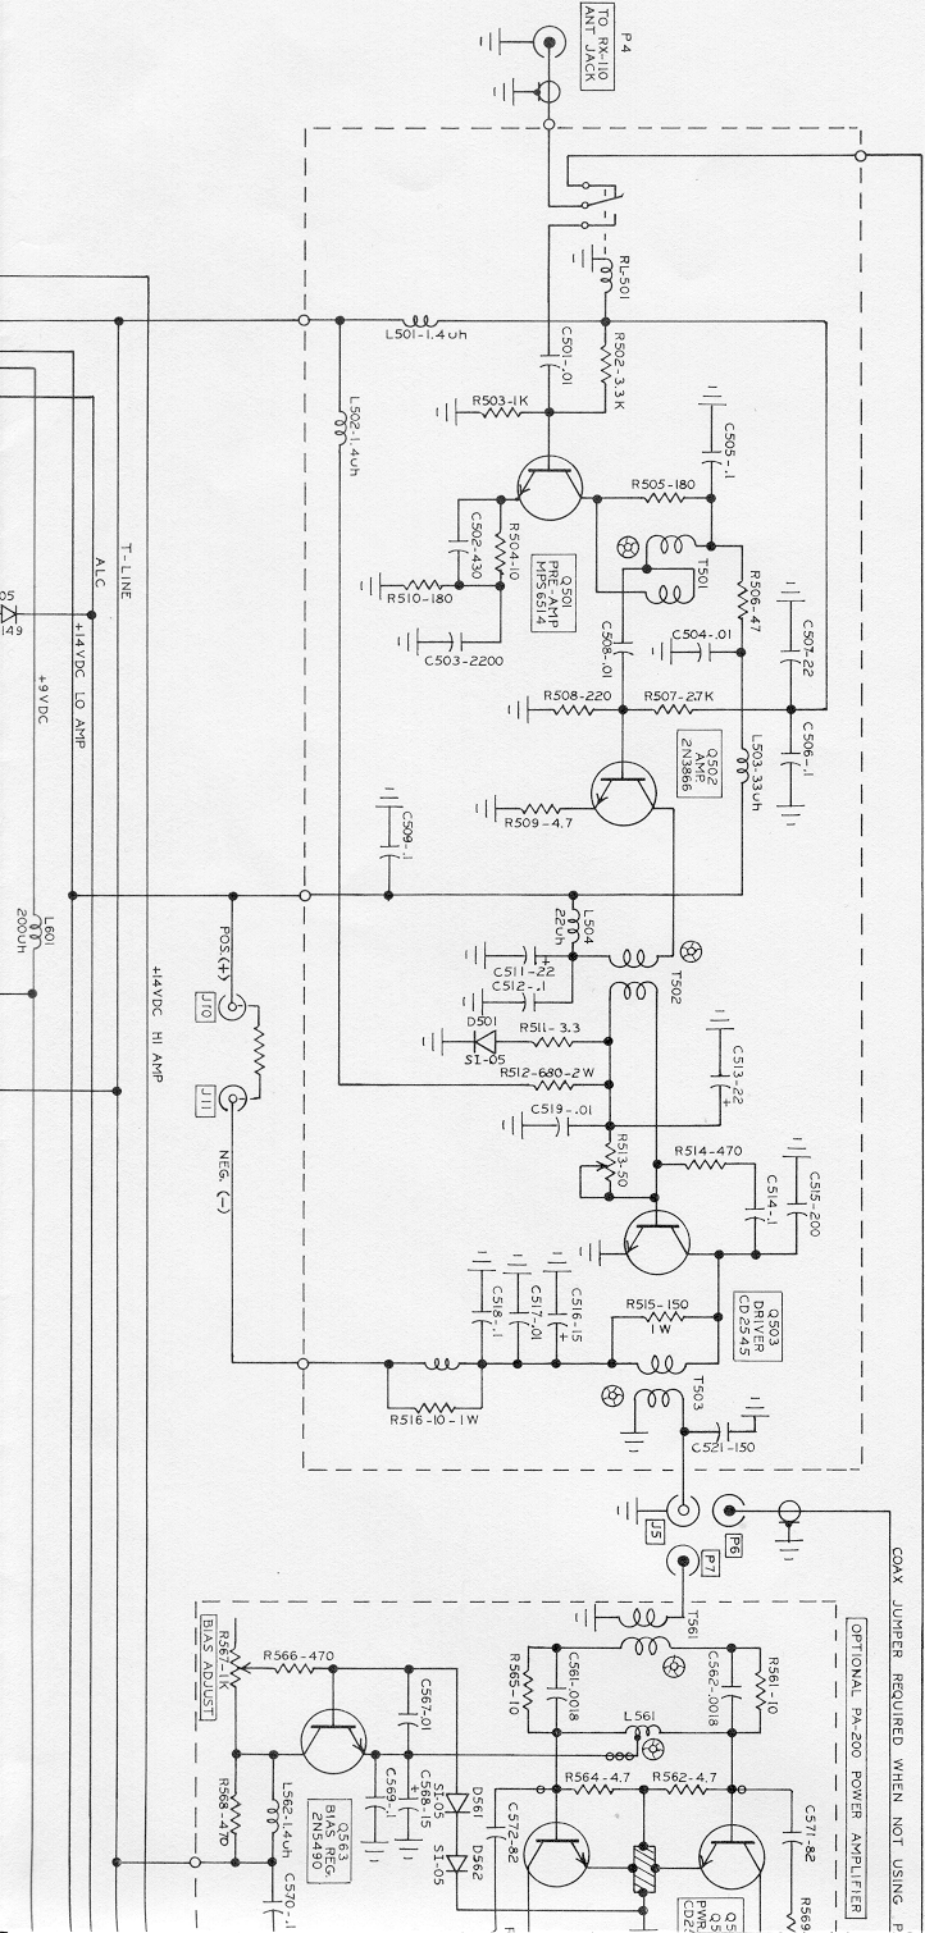

ATLAS RADIO MODEL TX-110 TR.

KEYING LINE

R608
MIC. IN

NEW MIC. CONN

COAX JUMPER REQUIRED WHEN NOT USING P

OPTIONAL PA-200 POWER AMPLIFIER

11-17-76 (A)

TRANSMITTER MODULE