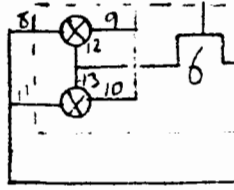

VALA M-5 STEREO MIXER

EC 3
1458

- LAST #**
 EC20
 Q14 S5
 R147 P12
 C63
 D33

← CW
 ← CW
 ← CW

IC18 = 1458
 IC14 TO 17 = 339
 IC10 = TL072
 IC11 = 4136
 IC12 = 4136
 IC6 = 4016

DESIGNED BY DANIEL FRASER
 EDMONTON, ALBERTA, CANADA
 RED LED = 01-4, 11, 15, 22, 23
 YELLOW LED = 05, 16, 17, 24, 25
 GREEN LED = 018-21, 26-29