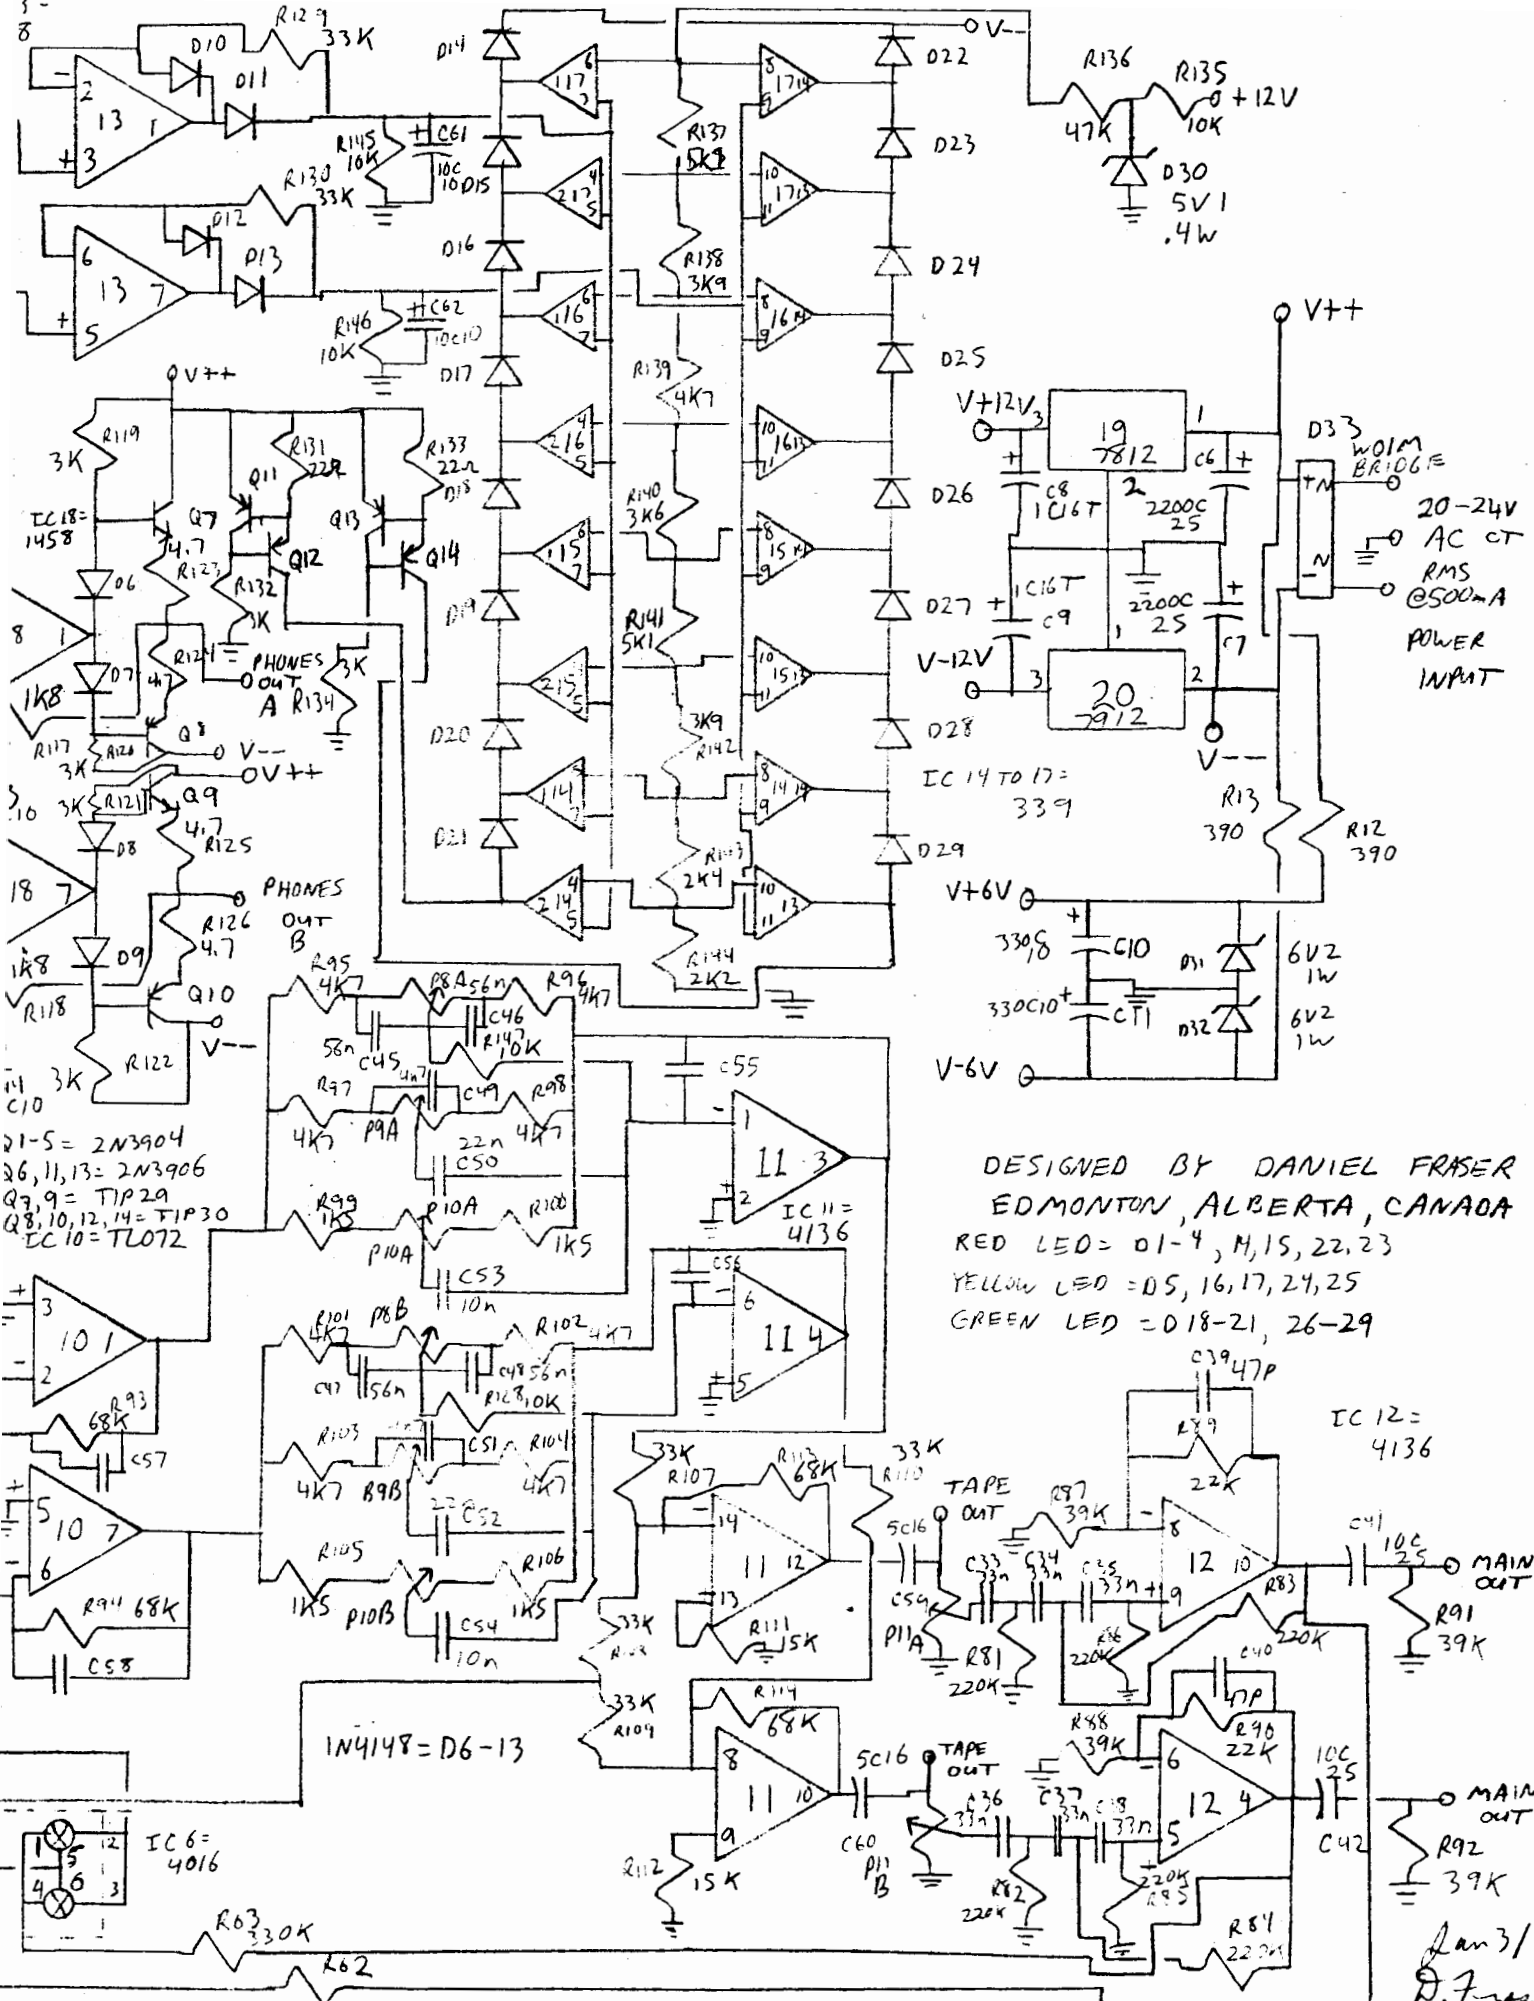

VALA M-5 STEREO MIXER

EC 3
1458

- LAST #**
 EC20
 Q14 S5
 R147 P12
 C63
 D33

← CW
 ← CW
 ← CW

IC18 = 1458
 IC14 TO 17 = 339
 IC10 = TL072
 IC11 = 4136
 IC12 = 4136
 IC6 = 4016

DESIGNED BY DANIEL FRASER
 EDMONTON, ALBERTA, CANADA
 RED LED = 01-4, 11, 15, 22, 23
 YELLOW LED = 05, 16, 17, 24, 25
 GREEN LED = 018-21, 26-29