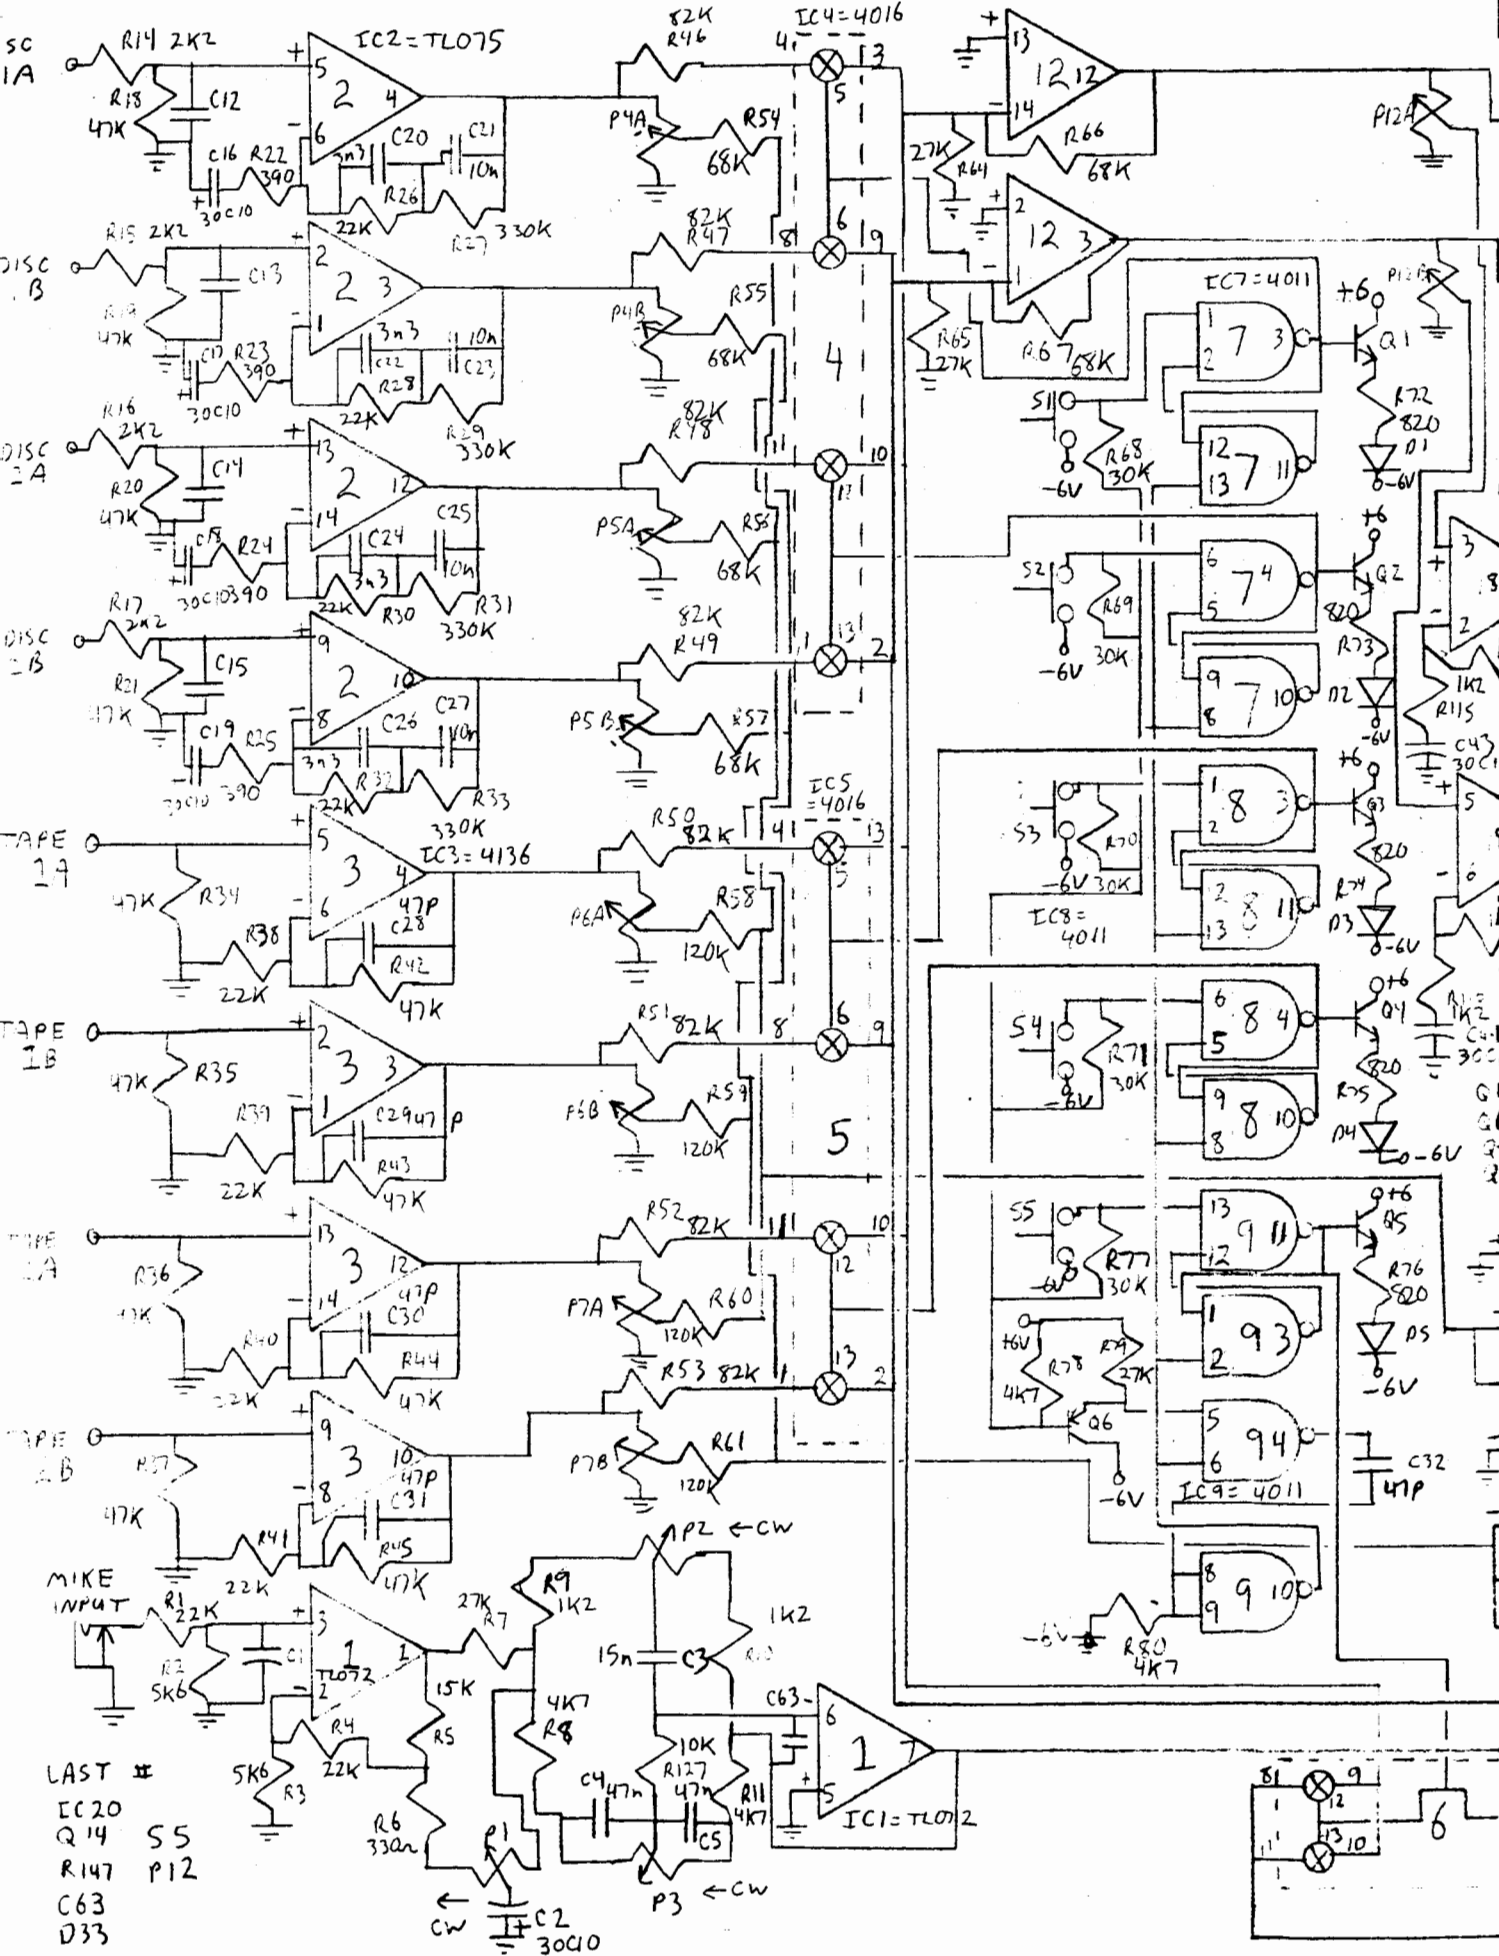

VALA M-5 STEREO MIXER

EC 3
1458

- LAST #**
 EC20
 Q14 S5
 R147 P12
 C63
 D33

← CW
 ← CW
 ← CW

IC18 = 1458
 IC14 TO 17 = 339
 IC10 = TL072
 IC11 = 4136
 IC12 = 4136
 IC6 = 4016

DESIGNED BY DANIEL FRASER
 EDMONTON, ALBERTA, CANADA
 RED LED = 01-4, 11, 15, 22, 23
 YELLOW LED = 05, 16, 17, 24, 25
 GREEN LED = 018-21, 26-29