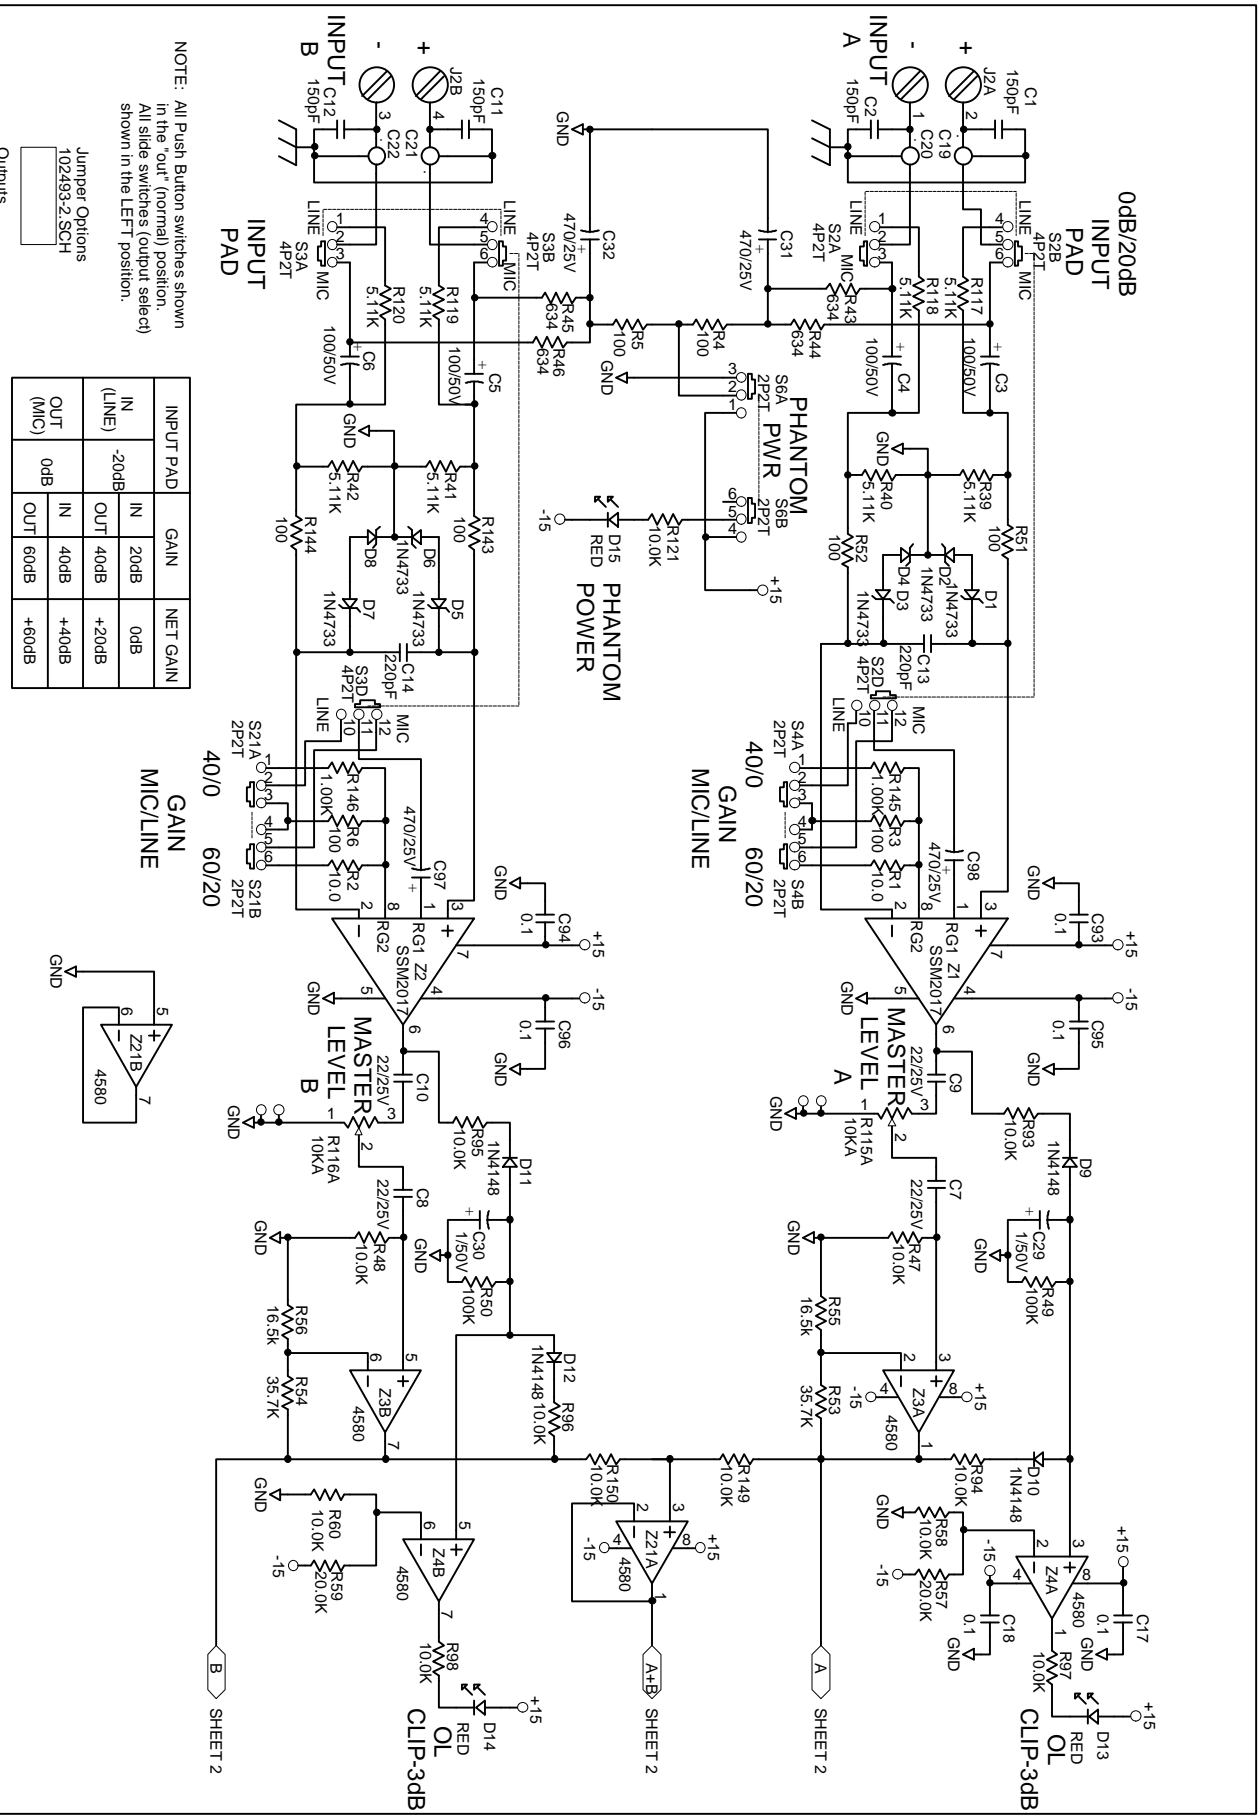

Rane Corp. (425)355-6000
 102504 DES: DA216a
 ACTION: NEW PRODUCT, FJ, 8FEB99

NOTE: All Push Button switches shown in the 'out' (normal) position. All slide switches (output select) shown in the LEFT position.

- Jumper Options
- 102493-2, SCH
- 102493-3, SCH

INPUT PAD		GAIN		NET GAIN	
IN (LINE)	-20dB	IN	20dB	IN	0dB
OUT (LINE)	+20dB	OUT	40dB	IN	+20dB
OUT (MIC)	+40dB	IN	40dB	OUT	+40dB
		OUT	60dB	OUT	+60dB

ACTION:
 DRAWN BY: RB
 CHECKED BY: RB
 10802 47th Avenue West
 Maple Ridge, BC V2X 2Y3
 SHEET: 2 of 3
 DA216a SELECTION MATRIX
 102493
 H:\DA216A\102493-2.SCH 25-Mar-1999

ACTION:			DA216a OUTPUT DRIVERS	
DRAWN BY: RB	CHECKED BY: RB		SHEET: 3 of 3	102493
		10802 47th Avenue West Mukwonago, WI 53075-5038		