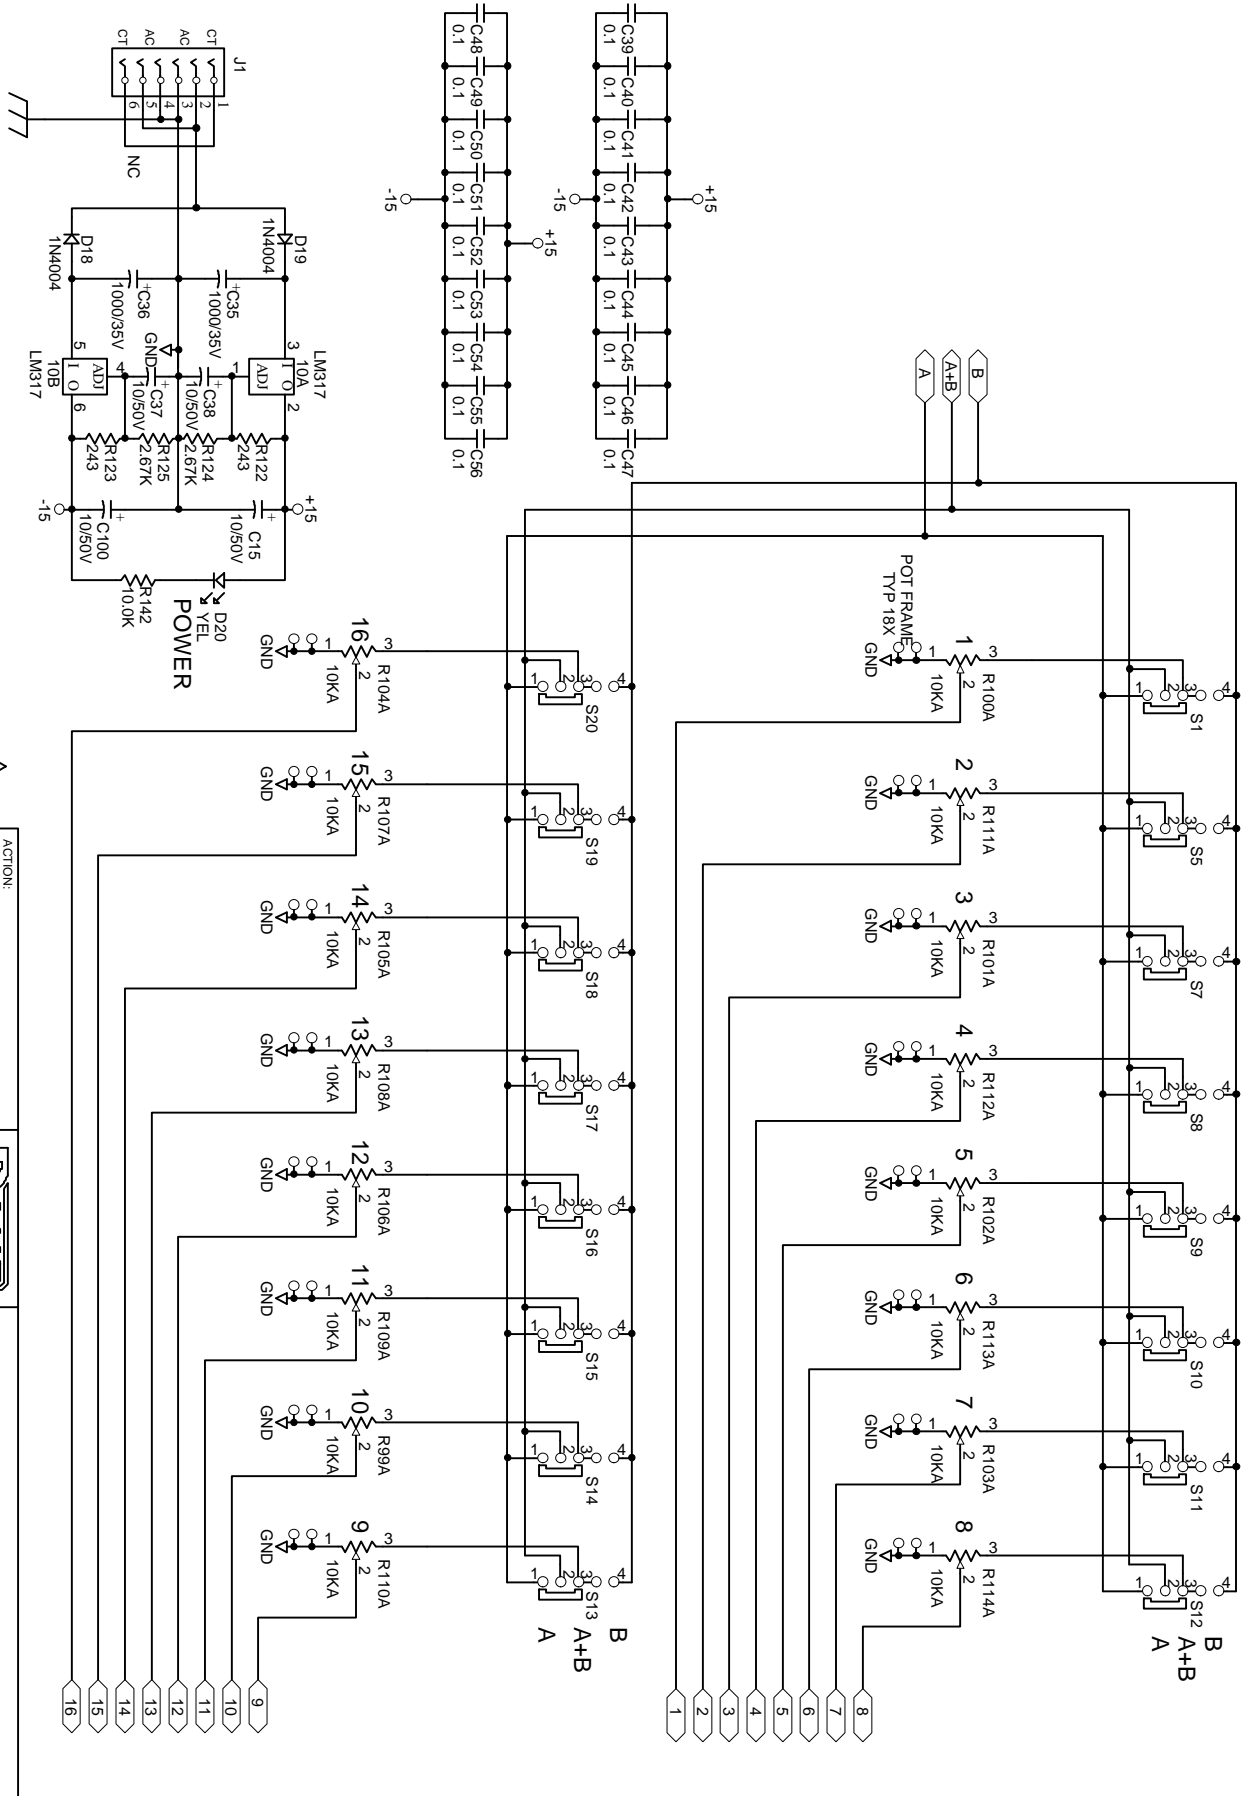

Rane Corp. (425)355-6000
 102504 DES: DA216a
 ACTION: NEW PRODUCT, FJ, 8FEB99

NOTE: All Push Button switches shown in the 'out' (normal) position. All slide switches (output select) shown in the LEFT position.

- Jumper Options
- 102493-2, SCH
- 102493-3, SCH

INPUT PAD		GAIN		NET GAIN	
IN (LINE)	-20dB	IN	20dB	IN	0dB
OUT (LINE)	+20dB	OUT	40dB	IN	+20dB
OUT (MIC)	+40dB	IN	40dB	OUT	+40dB
		OUT	60dB	OUT	+60dB

ACTION:
 DRAWN BY: RB
 CHECKED BY: RB
 10802 47th Avenue West
 Maple Ridge, BC V2X 2Y3
 SHEET: 2 of 3
 DA216a SELECTION MATRIX
 102493
 H:\DA216A\102493-2.SCH 25-Mar-1999

ACTION:			DA216a OUTPUT DRIVERS	
DRAWN BY: RB	CHECKED BY: RB		SHEET: 3 of 3	102493
		10802 47th Avenue West Mukwonago, WI 53075-5038		