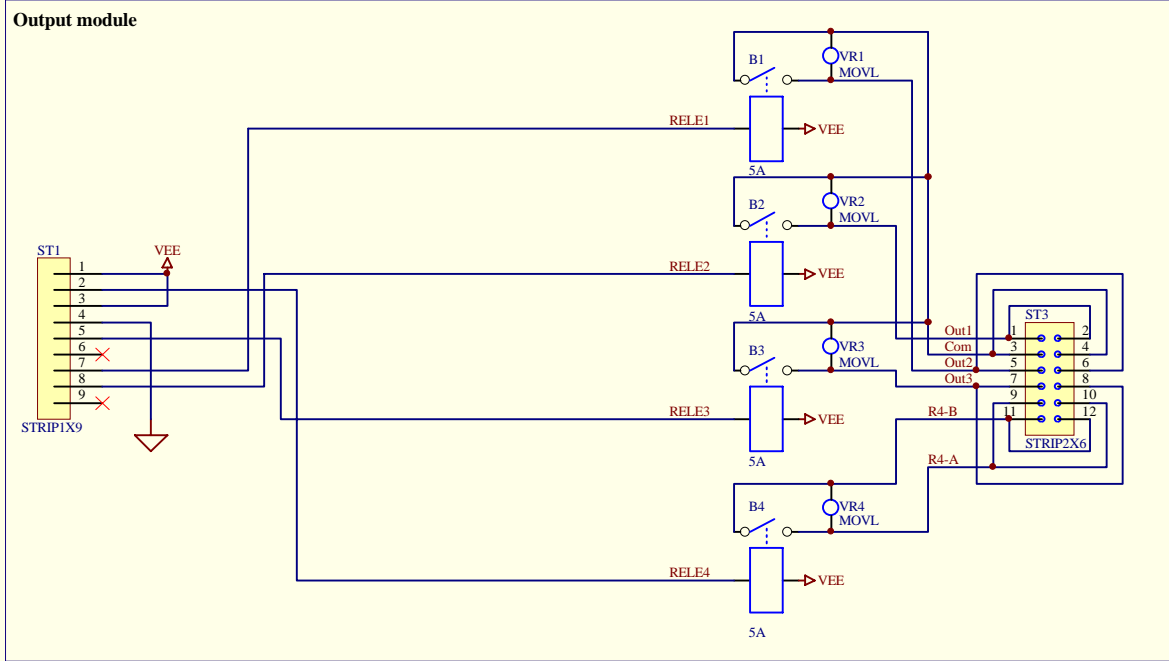

Title		
CARACA node by Lancos		
Size	Number	Revision
A4	http://www.cs.unibo.it/~lanconel	1.10
Date:	28-Dec-1999	Sheet of
File:	C:\Documenti\Protel\HW\node05.sch	Drawn By: Claudio Lanconelli

Title		
CARACA node by LancOS		
Size	Number	Revision
A4	http://www.cs.unibo.it/~lanconel	1.10
Date:	28-Dec-1999	Sheet of
File:	C:\Documenti\Protel\HW\N\rele04.sch	Drawn By: Claudio Lanconelli