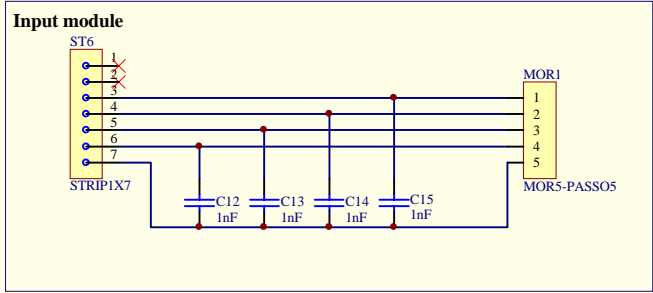

Title		
CARACA node by Lancos		
Size	Number	Revision
A4	http://www.cs.unibo.it/~lanconel	1.10
Date:	28-Dec-1999	Sheet of
File:	C:\Documenti\Protel\HW\node05.sch	Drawn By: Claudio Lanconelli

Title		
CARACA node by LancOS		
Size	Number	Revision
A4	http://www.cs.unibo.it/~lanconel	1.10
Date:	28-Dec-1999	Sheet of
File:	C:\Documenti\Protel\HW\N\rele04.sch	Drawn By: Claudio Lanconelli