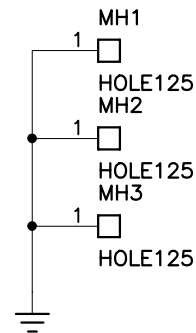

RA	RB	State
0	0	Free Wheel
0	1	Reverse
1	0	Forward
1	1	Invalid (Driver Damage)

Copyright (c) 2002 by The McGraw-Hill Companies, Inc.

Title			Build Your Own Robot Kit		
Size	Number				Rev
A					F
Date	8/4/2001		Drawn by		B WIRZ
Filename	MHR_RevF.SCH		Sheet		2 of 2