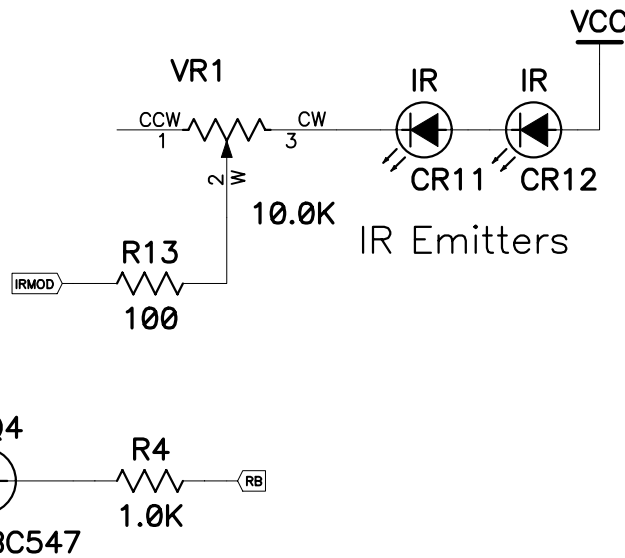

RA	RB	State
0	0	Free Wheel
0	1	Reverse
1	0	Forward
1	1	Invalid (Driver Damage)

Copyright (c) 2002 by The McGraw-Hill Companies, Inc.

Title			Build Your Own Robot Kit		
Size	Number				Rev
A					F
Date	8/4/2001		Drawn by		B WIRZ
Filename	MHR_RevF.SCH		Sheet		2 of 2