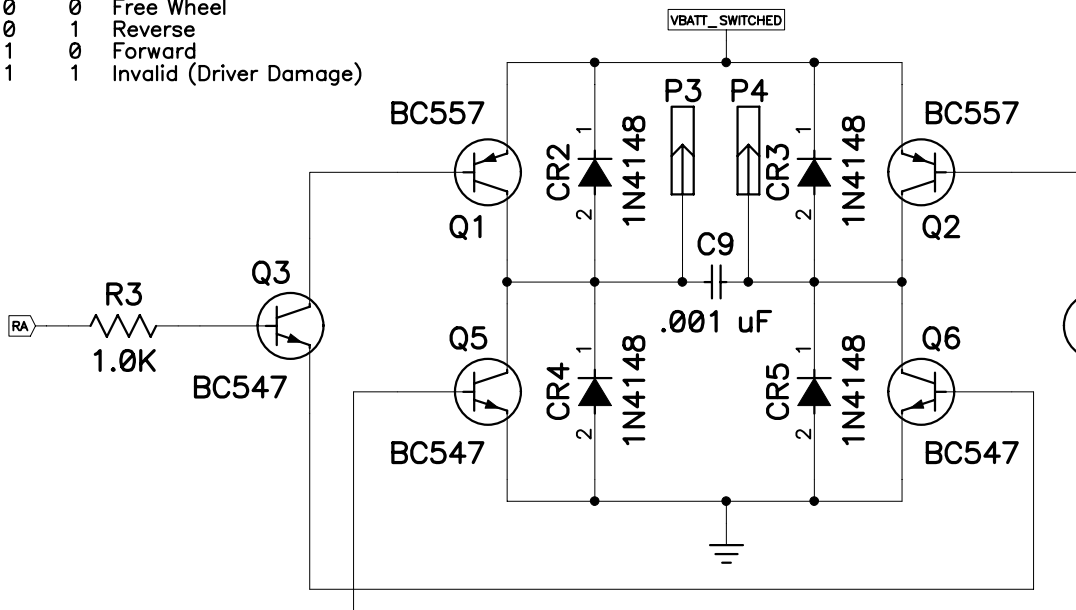

RA	RB	State
0	0	Free Wheel
0	1	Reverse
1	0	Forward
1	1	Invalid (Driver Damage)

Copyright (c) 2002 by The McGraw-Hill Companies, Inc.

Title			Build Your Own Robot Kit		
Size	Number				Rev
A					F
Date	8/4/2001		Drawn by		B WIRZ
Filename	MHR_RevF.SCH		Sheet		2 of 2