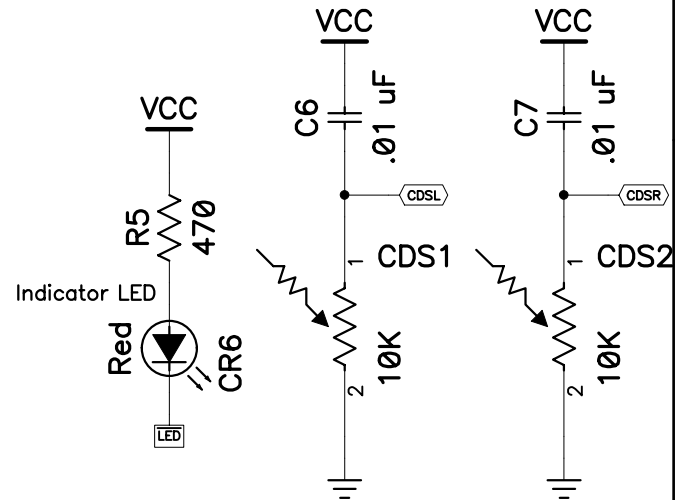

RA	RB	State
0	0	Free Wheel
0	1	Reverse
1	0	Forward
1	1	Invalid (Driver Damage)

Copyright (c) 2002 by The McGraw-Hill Companies, Inc.

Title			Build Your Own Robot Kit		
Size	Number				Rev
A					F
Date	8/4/2001		Drawn by		B WIRZ
Filename	MHR_RevF.SCH		Sheet		2 of 2