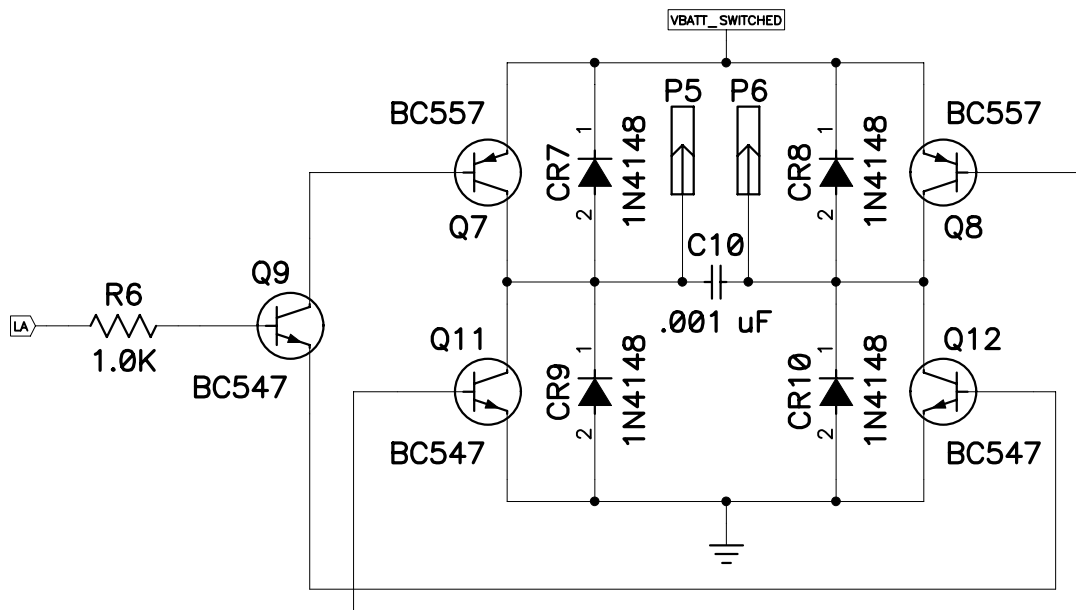

RA	RB	State
0	0	Free Wheel
0	1	Reverse
1	0	Forward
1	1	Invalid (Driver Damage)

Copyright (c) 2002 by The McGraw-Hill Companies, Inc.

Title			Build Your Own Robot Kit		
Size	Number				Rev
A					F
Date	8/4/2001		Drawn by		B WIRZ
Filename	MHR_RevF.SCH		Sheet		2 of 2