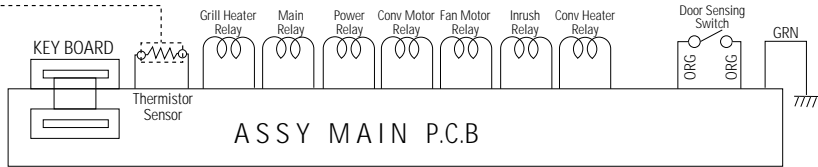

8. P.C.B Diagrams

8-1 P.C.B Diagrams

9. Schematic Diagrams

9-1 Schematic Diagrams

CONDITION OF OVEN

DOOR IS OPENED
COOK OFF

WIRING COLOR

BRN : BROWN
WHT : WHITE
RED : RED
Y/G : YELLOW/GREEN
BLU : BLUE
ORG : ORANGE
YEL : YELLOW
PNK : PINK

PRIMARY LATCH SWITCH

DOOR SENSING SWITCH

MONITOR SWITCH

SYMBOL	COLOR
BRN	BROWN
BLK	BLACK
RED	RED
BLU	BLUE