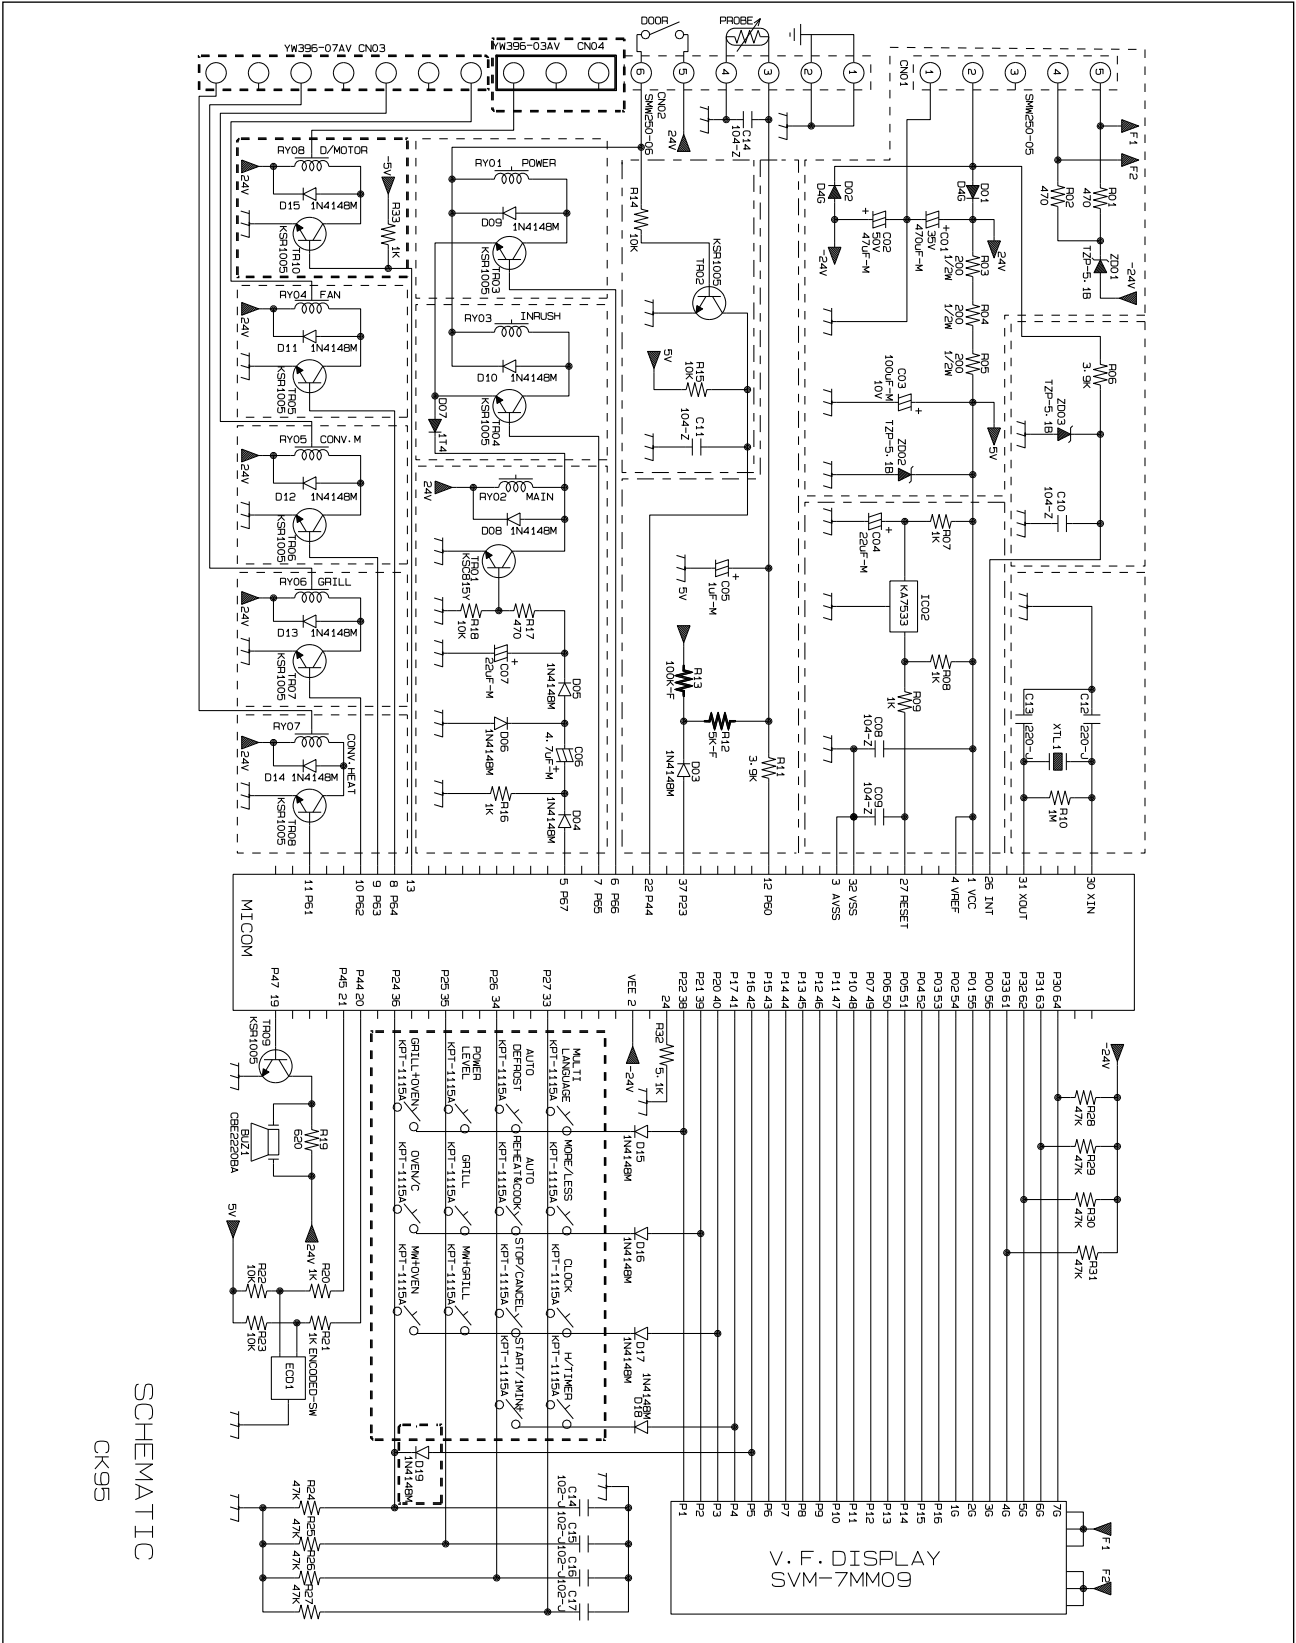

8. P.C.B Diagrams

8-1 P.C.B Diagrams

9. Schematic Diagrams

9-1 Schematic Diagrams

CONDITION OF OVEN

DOOR IS OPENED
COOK OFF

WIRING COLOR

BRN : BROWN
WHT : WHITE
RED : RED
Y/G : YELLOW/GREEN
BLU : BLUE
ORG : ORANGE
YEL : YELLOW
PNK : PINK

PRIMARY LATCH SWITCH

DOOR SENSING SWITCH

MONITOR SWITCH

SYMBOL	COLOR
BRN	BROWN
BLK	BLACK
RED	RED
BLU	BLUE