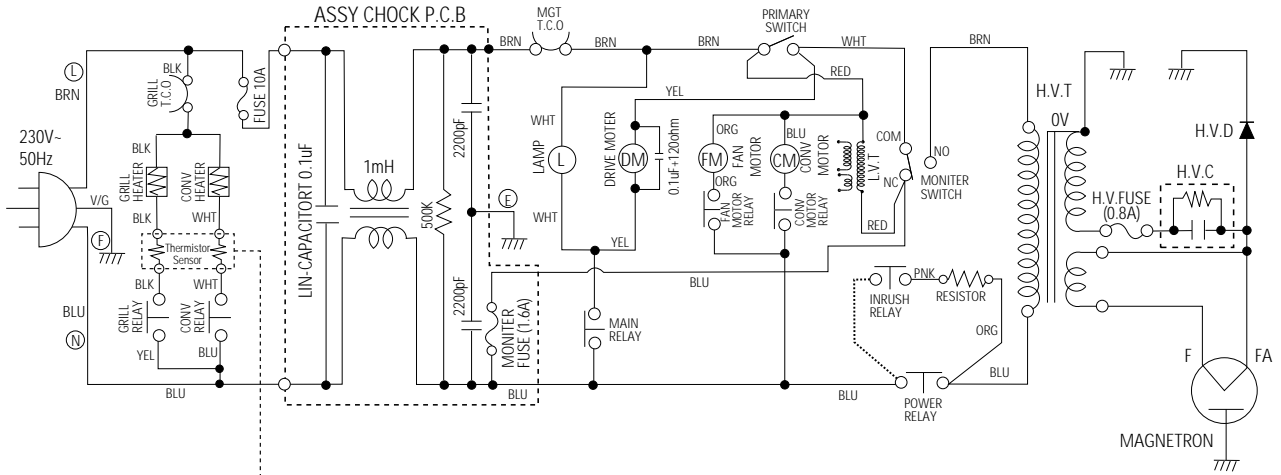

8. P.C.B Diagrams

8-1 P.C.B Diagrams

9. Schematic Diagrams

9-1 Schematic Diagrams

CONDITION OF OVEN

DOOR IS OPENED
COOK OFF

WIRING COLOR

BRN : BROWN
WHT : WHITE
RED : RED
Y/G : YELLOW/GREEN
BLU : BLUE
ORG : ORANGE
YEL : YELLOW
PNK : PINK

PRIMARY LATCH SWITCH

DOOR SENSING SWITCH

MONITOR SWITCH

SYMBOL	COLOR
BRN	BROWN
BLK	BLACK
RED	RED
BLU	BLUE