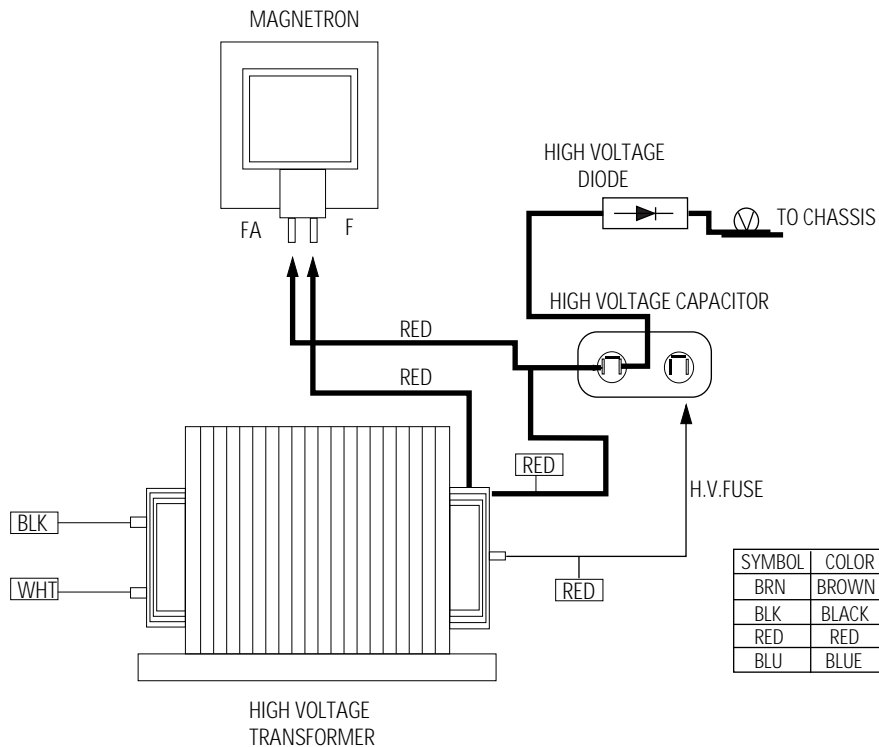

8. P.C.B Diagrams

8-1 P.C.B Diagrams

9. Schematic Diagrams

9-1 Schematic Diagrams

CONDITION OF OVEN

DOOR IS OPENED
COOK OFF

WIRING COLOR

BRN : BROWN
WHT : WHITE
RED : RED
Y/G : YELLOW/GREEN
BLU : BLUE
ORG : ORANGE
YEL : YELLOW
PNK : PINK

PRIMARY LATCH SWITCH

DOOR SENSING SWITCH

MONITOR SWITCH

SYMBOL	COLOR
BRN	BROWN
BLK	BLACK
RED	RED
BLU	BLUE