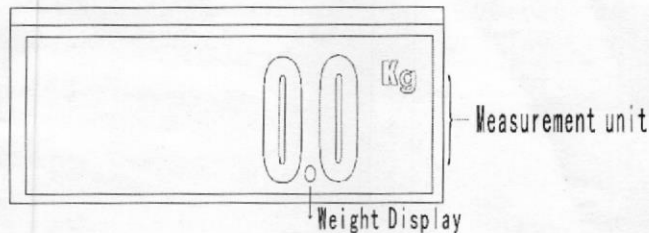

## CAUTION:

- DO NOT EXCEED THE MAX WEIGHT LIMIT OF 330LBS.
- GLASS IS SLIPPERY WHEN WET. KEEP GLASS PLATFORM DRY TO AVOID SLIPPING.
- DO NOT STRIKE OR DROP THE ITEM.
- ALWAYS KEEP THE SCALE IN A HORIZONTAL POSITION.
- DO NOT USE FOR COMMERCIAL PURPOSES. THE ITEM IS DESIGNED FOR HOME USE ONLY.

## Battery Installation:

- Unsnap the battery cover located on the underside of the scale.
- Insert two AAA batteries (not Included) matching the polarity inside the battery compartment and replace the battery cover.

Display Layout

## Operation: *\*For sure accuracy, place the scale on a hard, flat floor. Avoid carpet or soft surfaces.*

- The scale will automatically turn ON when you step on to it. Stand evenly on the scale without moving and wait until the display blinks. Then step off to view your weight reading.
- Weight reading will be displayed on the LCD screen.
- The scale will shut off automatically after reading your weight twice or if left idle for more than 8 seconds.
- The talking function can be disabled by pressing and holding the unit button (when the scale is ON) until the screen displays "OFF". Repeat to until the screen displays "ON" to enable.