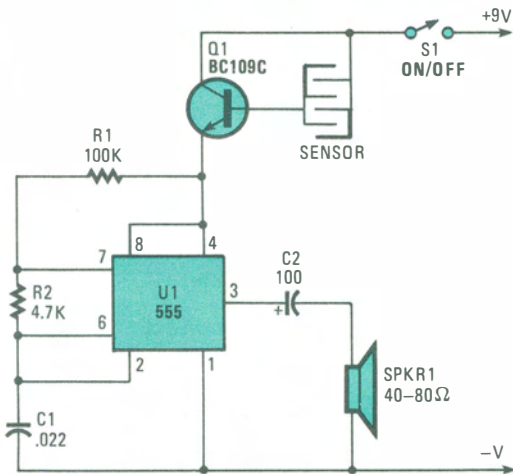

WATER ACTIVATED ALARM

BATTERY VOLTAGE MONITOR