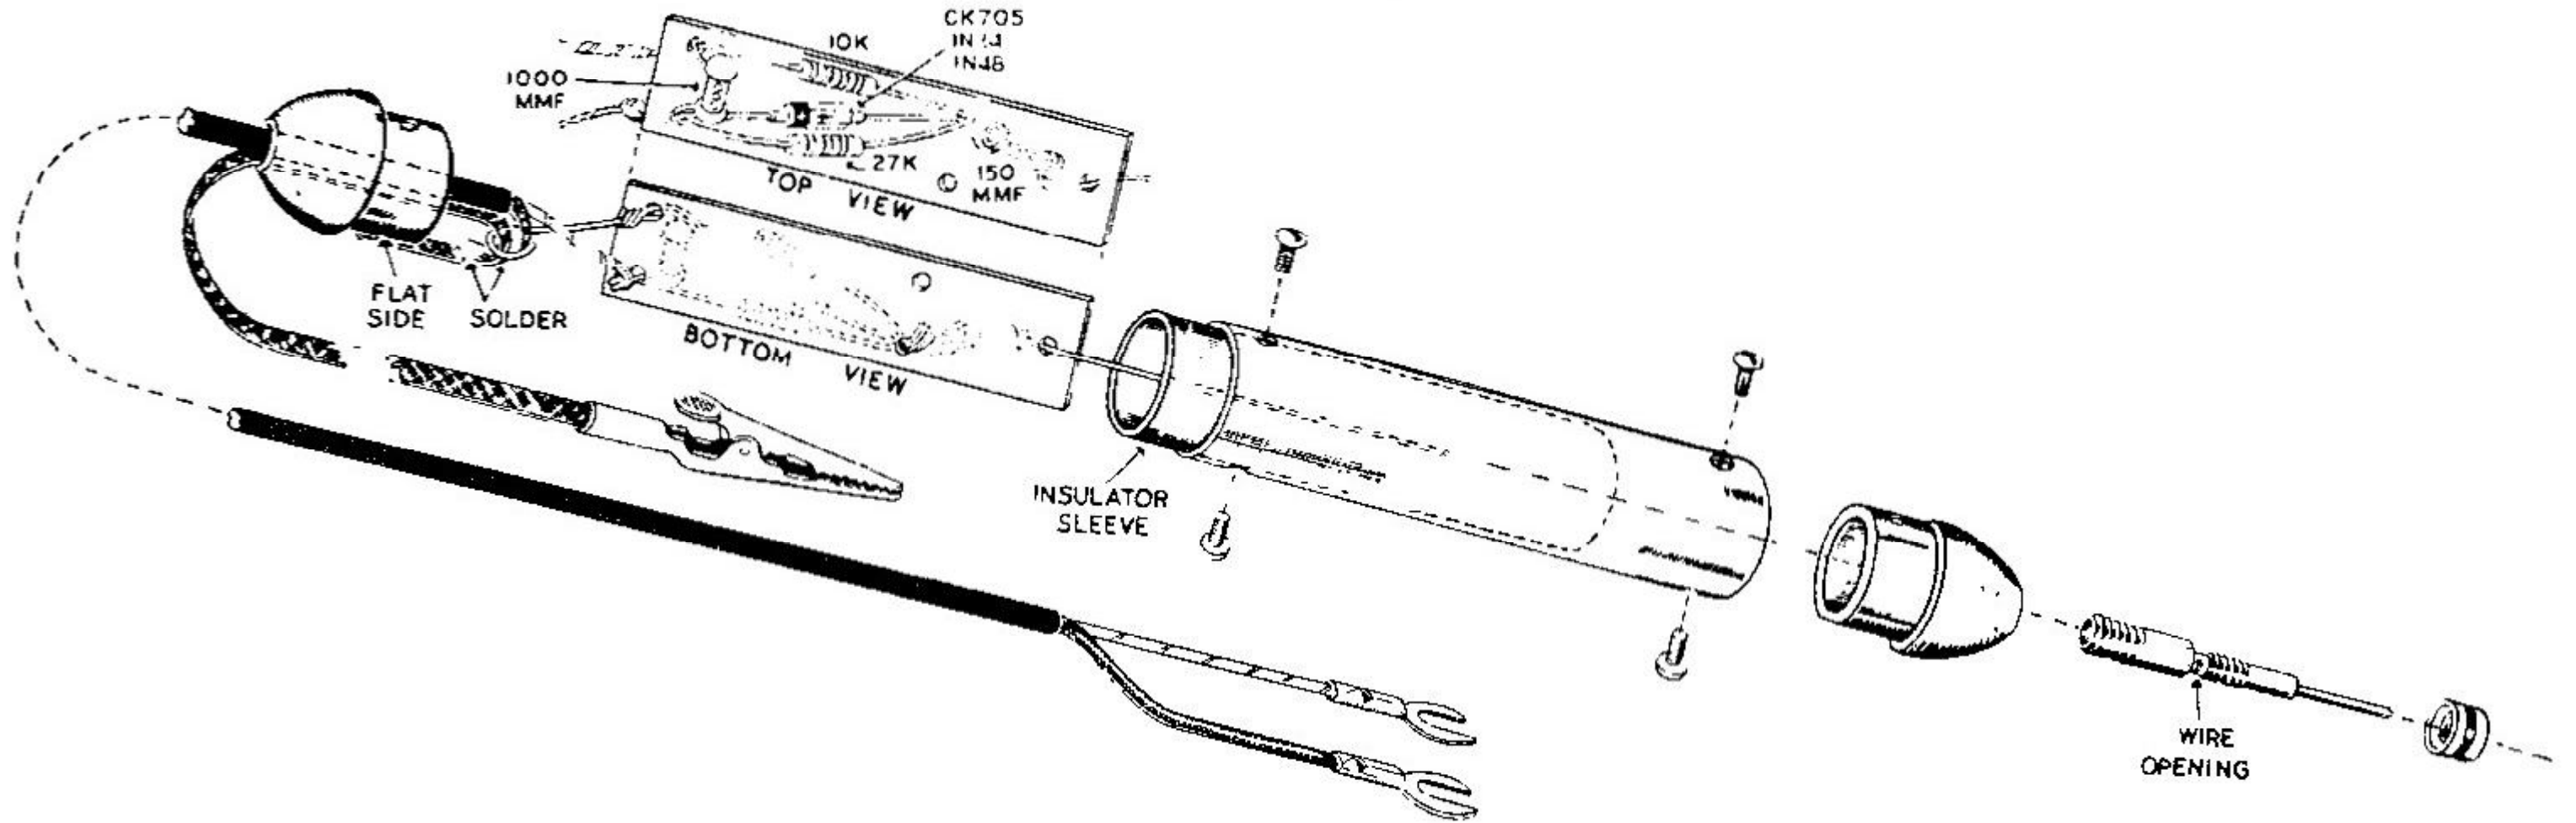

# HEATHKIT DEMODULATOR PROBE #337-B

DEMOMULATOR PROBE 337-B