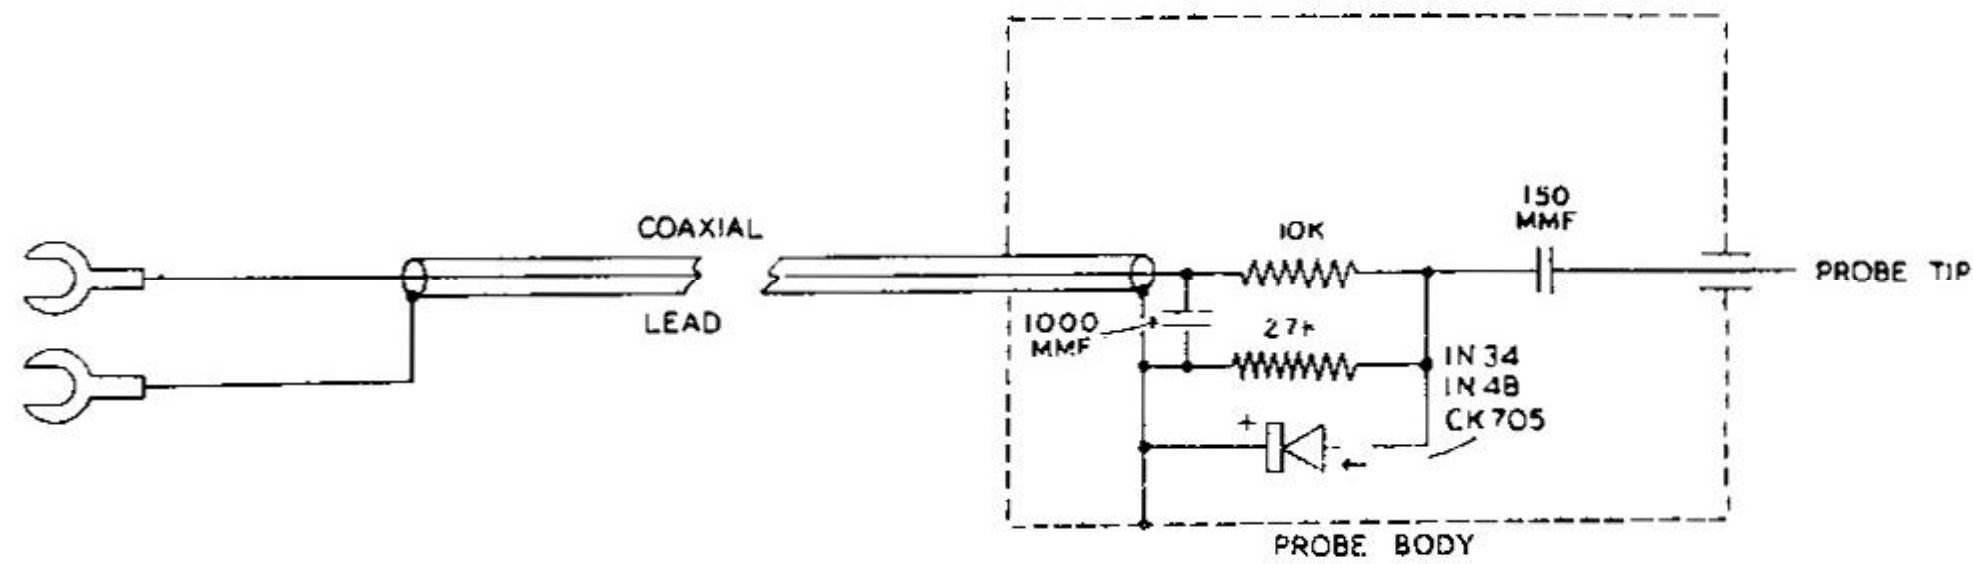

# HEATHKIT DEMODULATOR PROBE #337-B

DEMOMULATOR PROBE 337-B